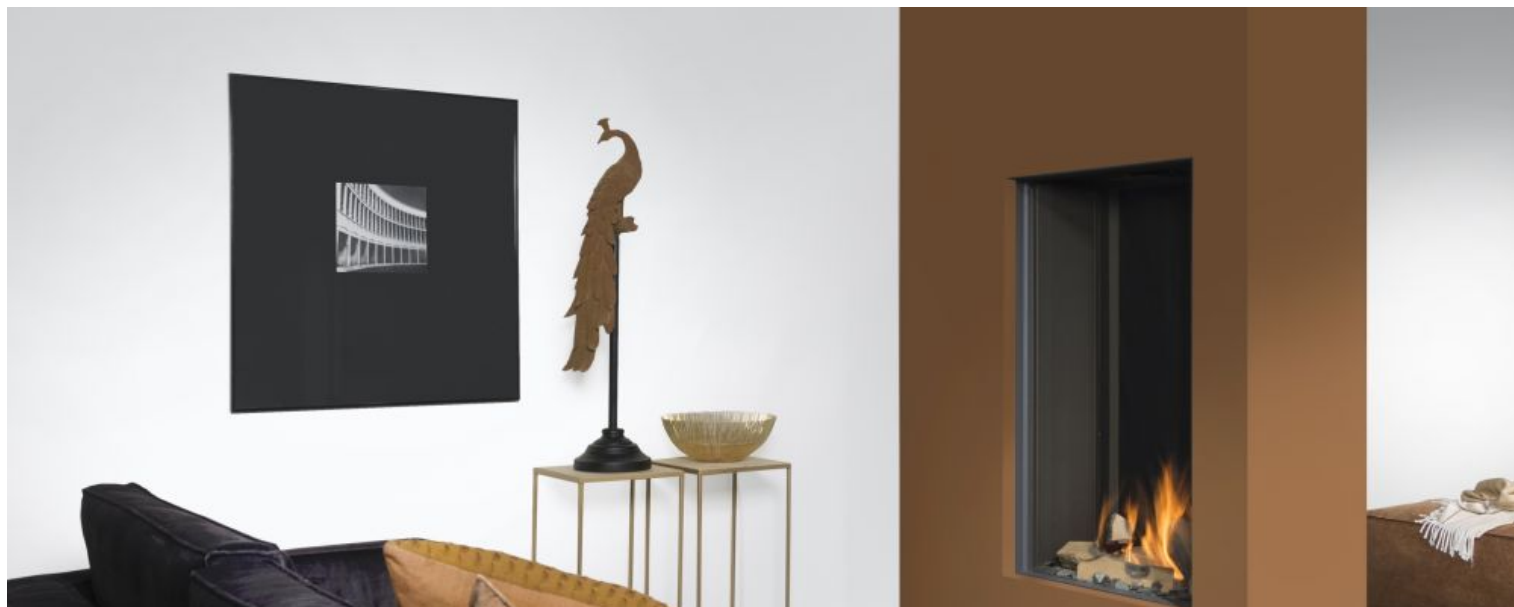

SKY MEDIUM FRONT

SPECIFICATIONS

Burner(s):	Real Flame Burner
Type of fireplace:	Gas fires
Natural gas (min-max):	15,000 - 49,000 BTU
Propane (min-max):	8,907 - 42,971 BTU
Efficiency:	89%
Venting ø (inch):	5" x 8"
Black steel:	(Standard)
Black reflective panels:	(Optional)
Remote control:	(standard)
Operation via app - wifi kit (ProControl):	(optional)
Connect to home automation:	(optional)
Powerfan:	(optional)
Anti-reflective glass:	(optional)
Access door:	(optional)
Convection grills built-in and surface-mounted:	(optional)
Wall switch:	(optional)
LED bottom lighting:	(optional)
Safety screen Invisimesh:	(Standard)
Energy efficiency class:	A
Website:	https://www.element4fires.com/fireplace/sky-m-f

SKY MEDIUM F