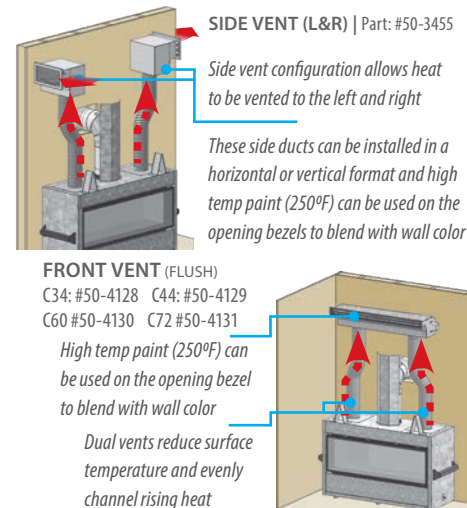

Specifications

	C34			C44			C60			C60 TALL NEW			C72		
BTU Maximum Input - NG / LP	30,000 BTU's			38,000 BTU's			51,000 BTU's			51,000 BTU's			55,000 BTU's		
BTU Minimum Output - NG / LP	15,000 BTU's			17,000 BTU's			25,500 BTU's			25,500 BTU's			36,850 BTU's		
Turn Down - IPI	33%			33%			33%			33%			33%		
FE Efficiency **	64.6%			64.3%			65.7%			71.5%			61.16%		
Valve Configuration	IPI			IPI			IPI			IPI			IPI		
Venting	5" x 8"			5" x 8"			5" x 8"			5" x 8"			5" x 8"		
Flex Venting	Up to 40'			Up to 40'			Up to 40'			Up to 40'			Up to 40'		
Weight (Average Weight including liner and media)	232 lbs			235 lbs			354 lbs			370 lbs			365 lbs		
Glass Size	HEIGHT	WIDTH		HEIGHT	WIDTH		HEIGHT	WIDTH		HEIGHT	WIDTH		HEIGHT	WIDTH	
	14"	34½"		14"	44½"		14"	60½"	20"	60½"	14"	72½"			
Visible Dimensions	16⅝"	36⅝"		16¼"	46⅝"		16⅝"	62⅝"	22⅝"	62⅝"	16⅝"	74⅝"			
Minimum Framing Dimensions †	HEIGHT	WIDTH	DEPTH	HEIGHT	WIDTH	DEPTH	HEIGHT	WIDTH	DEPTH	HEIGHT	WIDTH	DEPTH	HEIGHT	WIDTH	DEPTH
	38"	45"	20"	38"	55"	20"	38"	71"	20"	44"	71"	19½"	38"	83"	20"

**Based on the measured P.4-15 rating of the IPI model. | † Please refer to owners manual for detailed installation instructions.

Power Vent Kit

- A minimum venting run of 10 feet
- A maximum venting run of 110 feet
- Max of 6 elbows in vent configuration
- Venting can run downward 4' below the unit
- Flush mount (paintable) termination
- Run Quiet Fan System (noise reduction)

Cool Surface System HDK

In the past, wall mounted televisions or treasured decor pieces would degrade over time from the excess rising heat produced by your gas fireplace. Our new **Cool Surface System** for the C Series allows you to make use of the valuable real estate directly above your linear gas fireplace. It can channel heat inside the wall and vent it out above the fireplace.

(Included with the C60 Tall)

Ultra HD Log Set

Compatible with all units

River Rock Set w/Twigs

Compatible with all units

Signature Traditional Log Set