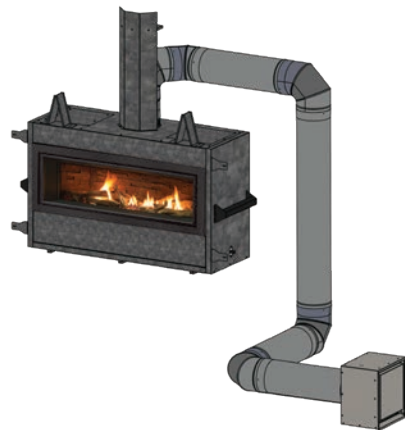

Ledgestone – Ultra High Definition Log Set

Fluted Liner – Ultra High Definition Log Set

Painted Black Liner – Signature Birch Log Set

Specifications

	C34			C44			C60			C60 TALL NEW			C72		
BTU Maximum Input - NG / LP	30,000 BTU's			38,000 BTU's			51,000 BTU's			51,000 BTU's			55,000 BTU's		
BTU Minimum Output - NG / LP	15,000 BTU's			17,000 BTU's			25,500 BTU's			25,500 BTU's			36,850 BTU's		
Turn Down - IPI	33%			33%			33%			33%			33%		
FE Efficiency **	64.6%			64.3%			65.7%			71.5%			61.16%		
Valve Configuration	IPI			IPI			IPI			IPI			IPI		
Venting	5" x 8"			5" x 8"			5" x 8"			5" x 8"			5" x 8"		
Flex Venting	Up to 40'			Up to 40'			Up to 40'			Up to 40'			Up to 40'		
Weight (Average Weight including liner and media)	232 lbs			235 lbs			354 lbs			370 lbs			365 lbs		
Glass Size	HEIGHT	WIDTH		HEIGHT	WIDTH		HEIGHT	WIDTH		HEIGHT	WIDTH		HEIGHT	WIDTH	
	14"	34½"		14"	44½"		14"	60½"	20"	60½"	14"	72½"			
Visible Dimensions	16⅝"	36⅝"		16¼"	46⅝"		16⅝"	62⅝"	22⅝"	62⅝"	16⅝"	74⅝"			
Minimum Framing Dimensions †	HEIGHT	WIDTH	DEPTH	HEIGHT	WIDTH	DEPTH	HEIGHT	WIDTH	DEPTH	HEIGHT	WIDTH	DEPTH	HEIGHT	WIDTH	DEPTH
	38"	45"	20"	38"	55"	20"	38"	71"	20"	44"	71"	19½"	38"	83"	20"

Cool Surface System HDK

In the past, wall mounted televisions or treasured decor pieces would degrade over time from the excess rising heat produced by your gas fireplace. Our new **Cool Surface System** for the C Series allows you to make use of the valuable real estate directly above your linear gas fireplace. It can channel heat inside the wall and vent it out above the fireplace.