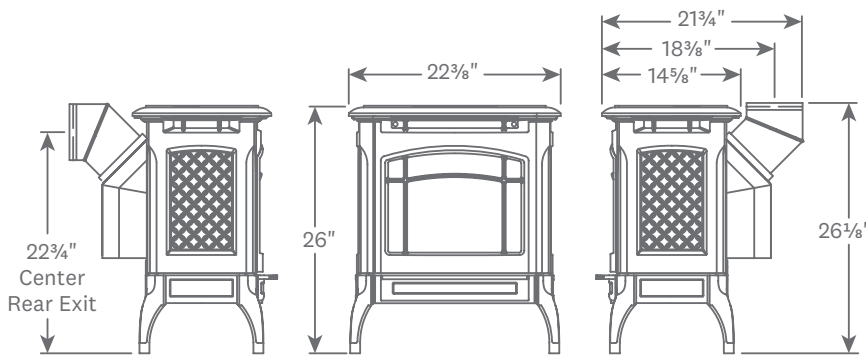

The Gas Family

Stowe Model 8325

The Stowe is compact, easy to use, and reliable addition to your living space.

Features

Enameled cast iron

The small size and beautiful style of this cast iron stove inspired us to offer it in our unique oyster enamel, as well as our classic brown enamel and matte black.

Easy to use

The Stowe 8325 maintains a standing pilot which will shut off after 7 days of inactivity. It can be run manually, with a standard or programmable thermostat, or with an optional remote control.

Efficiency you can feel

In addition to burning cleanly, the Stowe uses a cast iron heat exchanger to move the heat from the fire into your home, not up the chimney.

Dimensions

Specifications

- Heats up to.....1,200 sq ft
- Steady State Efficiency.....80.1%
- P.4.1.09 Efficiency.....75.7%
- Burn Rate Range NG15k-22.4k BTUs/hr
- Burn Rate Range LP15k-22.4k BTUs/hr
- Venting45°, 4" x 6-5/8" DV
- Ignition SystemSIT 820, 7 day timeout
- BurnerCeramic Burner
- Convection Blower.....Optional
- Remote ControlOptional
- Safety Barrier Screens.....Included
- LP Conversion KitIncluded
- Mobile Home Certified..... Yes
- Weight155 lbs.