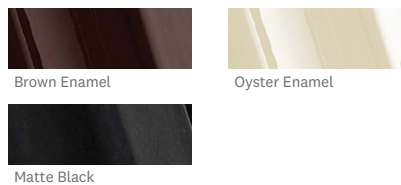

Finish Options

Accessories

- Convection Blower.....93-57230
- Remote Control Kit.....90-56914

Note: All information is for reference only.
Refer to the owner's manual for full specification and installation details.