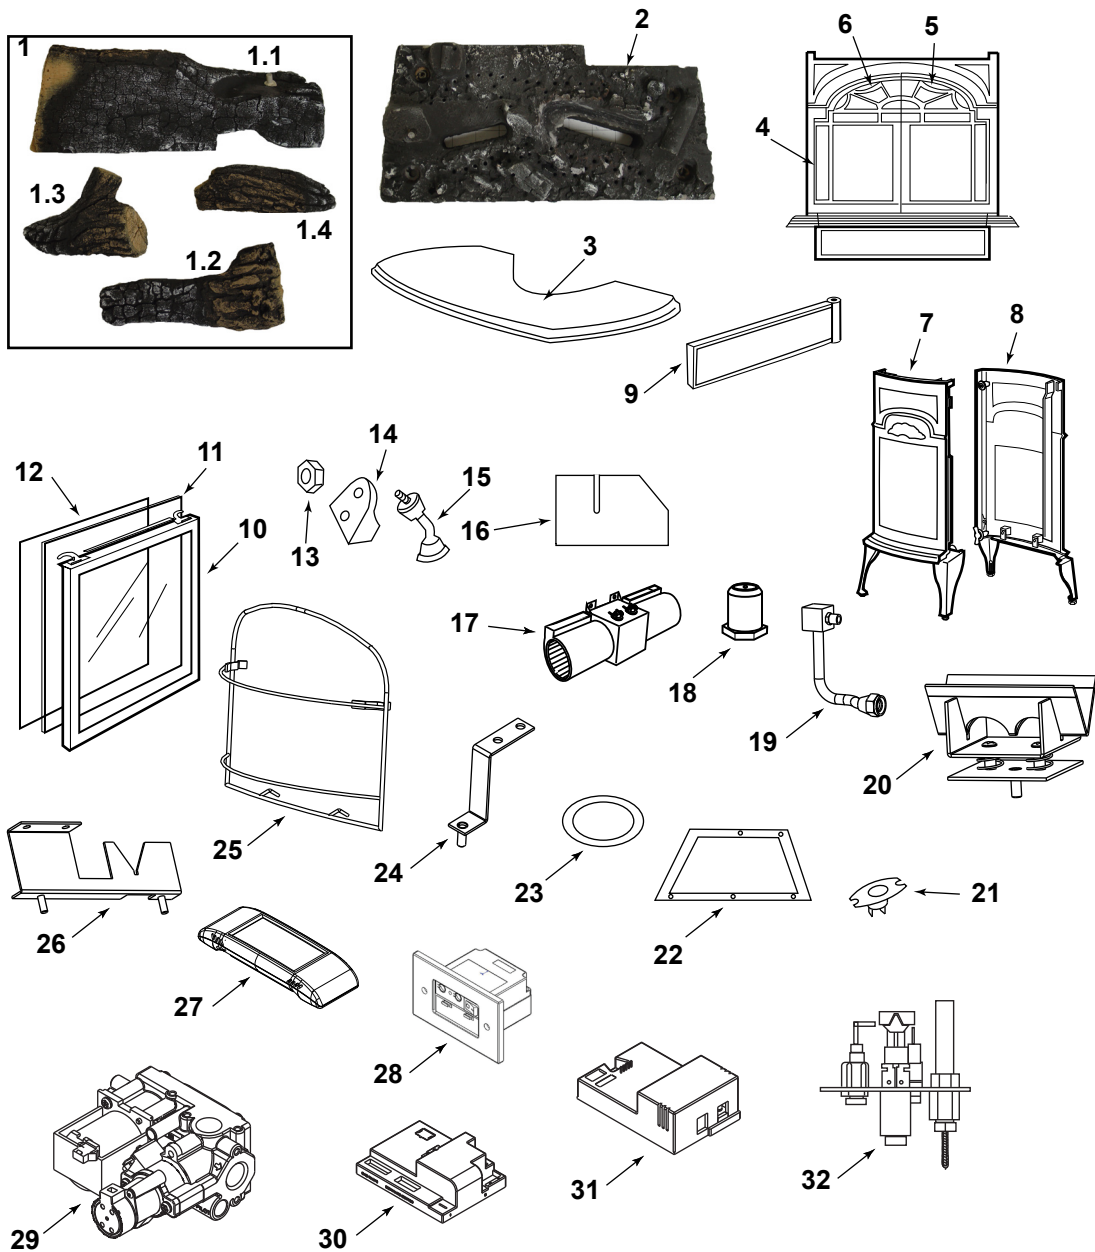

Direct Vent Gas Heater
With Signature Command System
Last Serial #HF1780423

Beginning Manufacturing Date: NA
Ending Manufacturing Date: March 2019

SDVTSCCB (Classic Black)
SDVTSCBS (Biscuit)

SDVTSCBM (Majolica Brown)
SDVTSCBD (Bordeaux)

IMPORTANT: THIS IS DATED INFORMATION. Parts must be ordered from a dealer or distributor. **Hearth and Home Technologies does not sell directly to consumers.** Provide model number and serial number when requesting service parts from your dealer or distributor.

**Stocked
at Depot**

ITEM	DESCRIPTION	COMMENTS	PART NUMBER	
1	Log Set, Complete		SRV20012551	Y
1.1	Log, Rear	No longer available, Must order complete assembly	20012546	
1.2	Log, Right		20012548	
1.3	Log, Left		20012547	
1.4	Log, Top		20012915	
2	Burner Assembly		20012492	Y
3	Top	Classic Black	30001276A	
		Biscuit	30003305A	
		Bordeaux	30006752A	
		Brown Majolica	30004897A	
4	Front, Operable Door	Classic Black	30001496A	
		Biscuit	30003302A	
		Bordeaux	30006753A	
		Brown Majolica	30004899A	
5	Door, Right (Use Magnet) (Pre 7/2007 units must order Left and Righth together)	Classic Black	30004081A	
		Biscuit	30004089A	
		Bordeaux	30006754A	
		Brown Majolica	30004900A	
6	Door, Left (Use Magnet) (Pre 7/2007 units must order Left and Righth together)	Classic Black	30004082A	
		Biscuit	30004090A	
		Bordeaux	30006755A	
		Brown Majolica	30004901A	
7	End, Left	Classic Black	30001280A	
		Biscuit	30003300A	
		Bordeaux	30006750A	
		Brown Majolica	30004895A	
8	End, Right	Classic Black	30001279A	
		Biscuit	30003301A	
		Bordeaux	30006751A	
		Brown Majolica	30004896A	
9	Door, Control		1301087A	
10	Glass Frame Assembly		30000127	Y
11	Glass		1601691	Y
12	Gasket, Glass (Medium Knit)		1203702K	
13	Nut, Hex Jam 3/8-16 TOPLK-Z	Pkg of 10	1203290-10	
14	Pawl Assembly, Ash Door		30002362	
15	Front Steel Handle/Shaft - NI/VER		30002717	Y

Additional service parts on following page