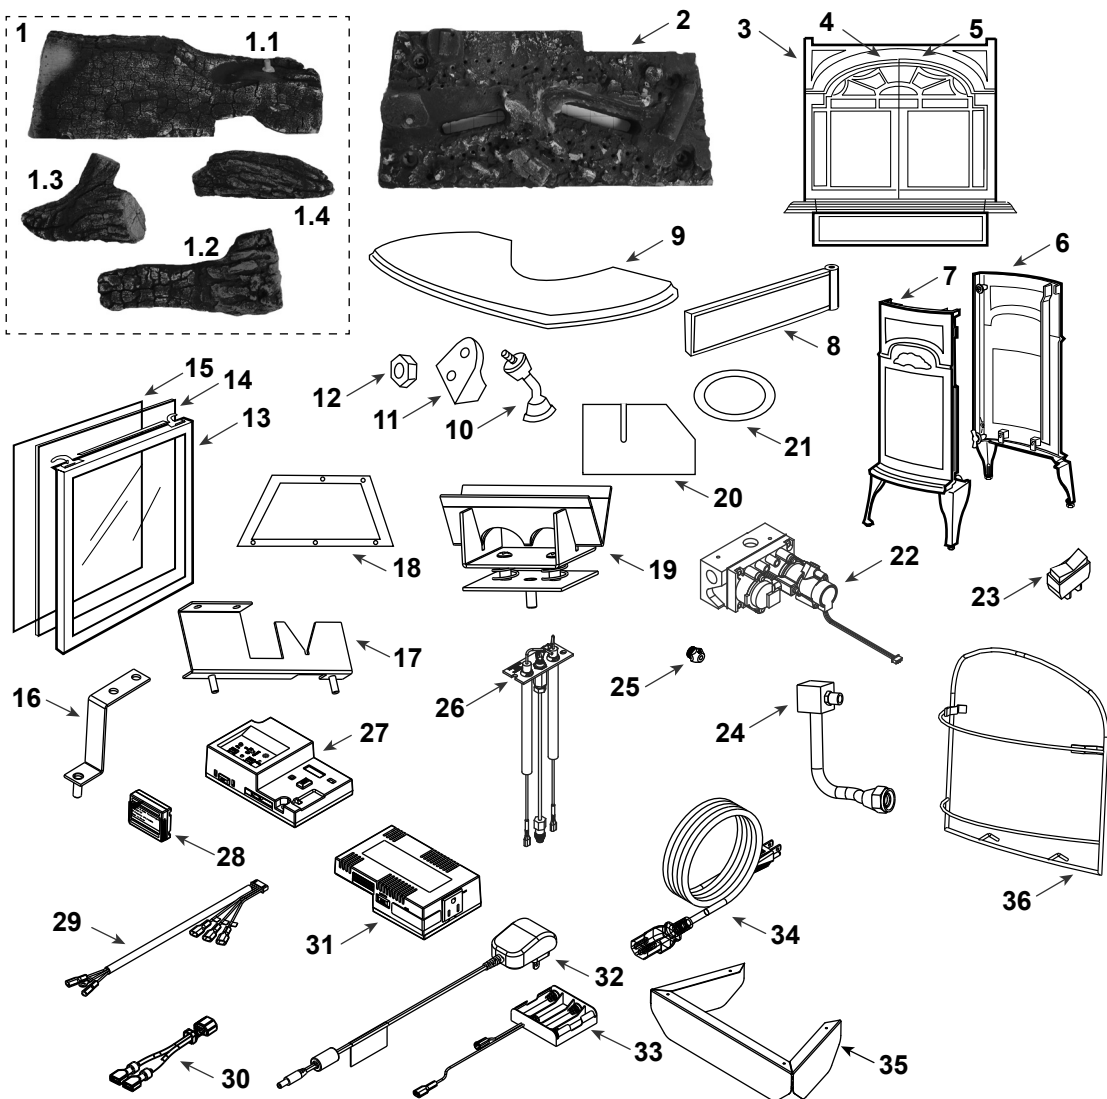

Direct Vent Gas Heater w/IFT Controls

SDDVT-IFT-CB (Classic Black)
SDDVT-IFT-BD (Bordeaux)

SDDVT-IFT-BM (Majolica Brown)
SDDVT-IFT-BS (Biscuit) - Ending Manufacturing Date: Dec 2021

IMPORTANT: THIS IS DATED INFORMATION. Parts must be ordered from a dealer or distributor. **Hearth and Home Technologies does not sell directly to consumers.** Provide model number and serial number when requesting service parts from your dealer or distributor.

Stocked at Depot

ITEM	DESCRIPTION	COMMENTS	PART NUMBER	Stocked at Depot
1	Log Set, Complete		SRV20012551	Y
1.1	Log, Rear	No longer available, Must order complete assembly	20012546	
1.2	Log, Right		20012548	
1.3	Log, Left		20012547	
1.4	Log, Top		20012915	
2	Burner Assembly		20012492	Y
3	Front, Operable Door	Classic Black	30001496A	
		Biscuit	30003302A	
		Bordeaux	30006753A	
		Brown Majolica	30004899A	
4	Door, Left (Use Magnet)	Classic Black	30004082A	
		Biscuit	30004090A	
		Bordeaux	30006755A	
		Brown Majolica	30004901A	
5	Door, Right (Use Magnet)	Classic Black	30004081A	
		Biscuit	30004089A	
		Bordeaux	30006754A	
		Brown Majolica	30004900A	
6	End, Right	Classic Black	30001279A	
		Biscuit	30003301A	
		Bordeaux	30006751A	
		Brown Majolica	30004896A	
7	End, Left	Classic Black	30001280A	
		Biscuit	30003300A	
		Bordeaux	30006750A	
		Brown Majolica	30004895A	
8	Door, Control		1301087A	
9	Top	Classic Black	30001276A	
		Biscuit	30003305A	
		Bordeaux	30006752A	
		Brown Majolica	30004897A	
10	Front Steel Handle/Shaft - NI/VER		30002717	Y
11	Pawl Assembly, Ash Door		30002362	
12	Nut, Hex Jam 3/8-16 TOPLK-Z	Pkg of 10	1203290-10	
13	Glass Frame Assembly		30000127	Y
14	Gasket, Glass (Medium Knit)		1203702K	
15	Glass		1601691	Y

Additional service parts on following page