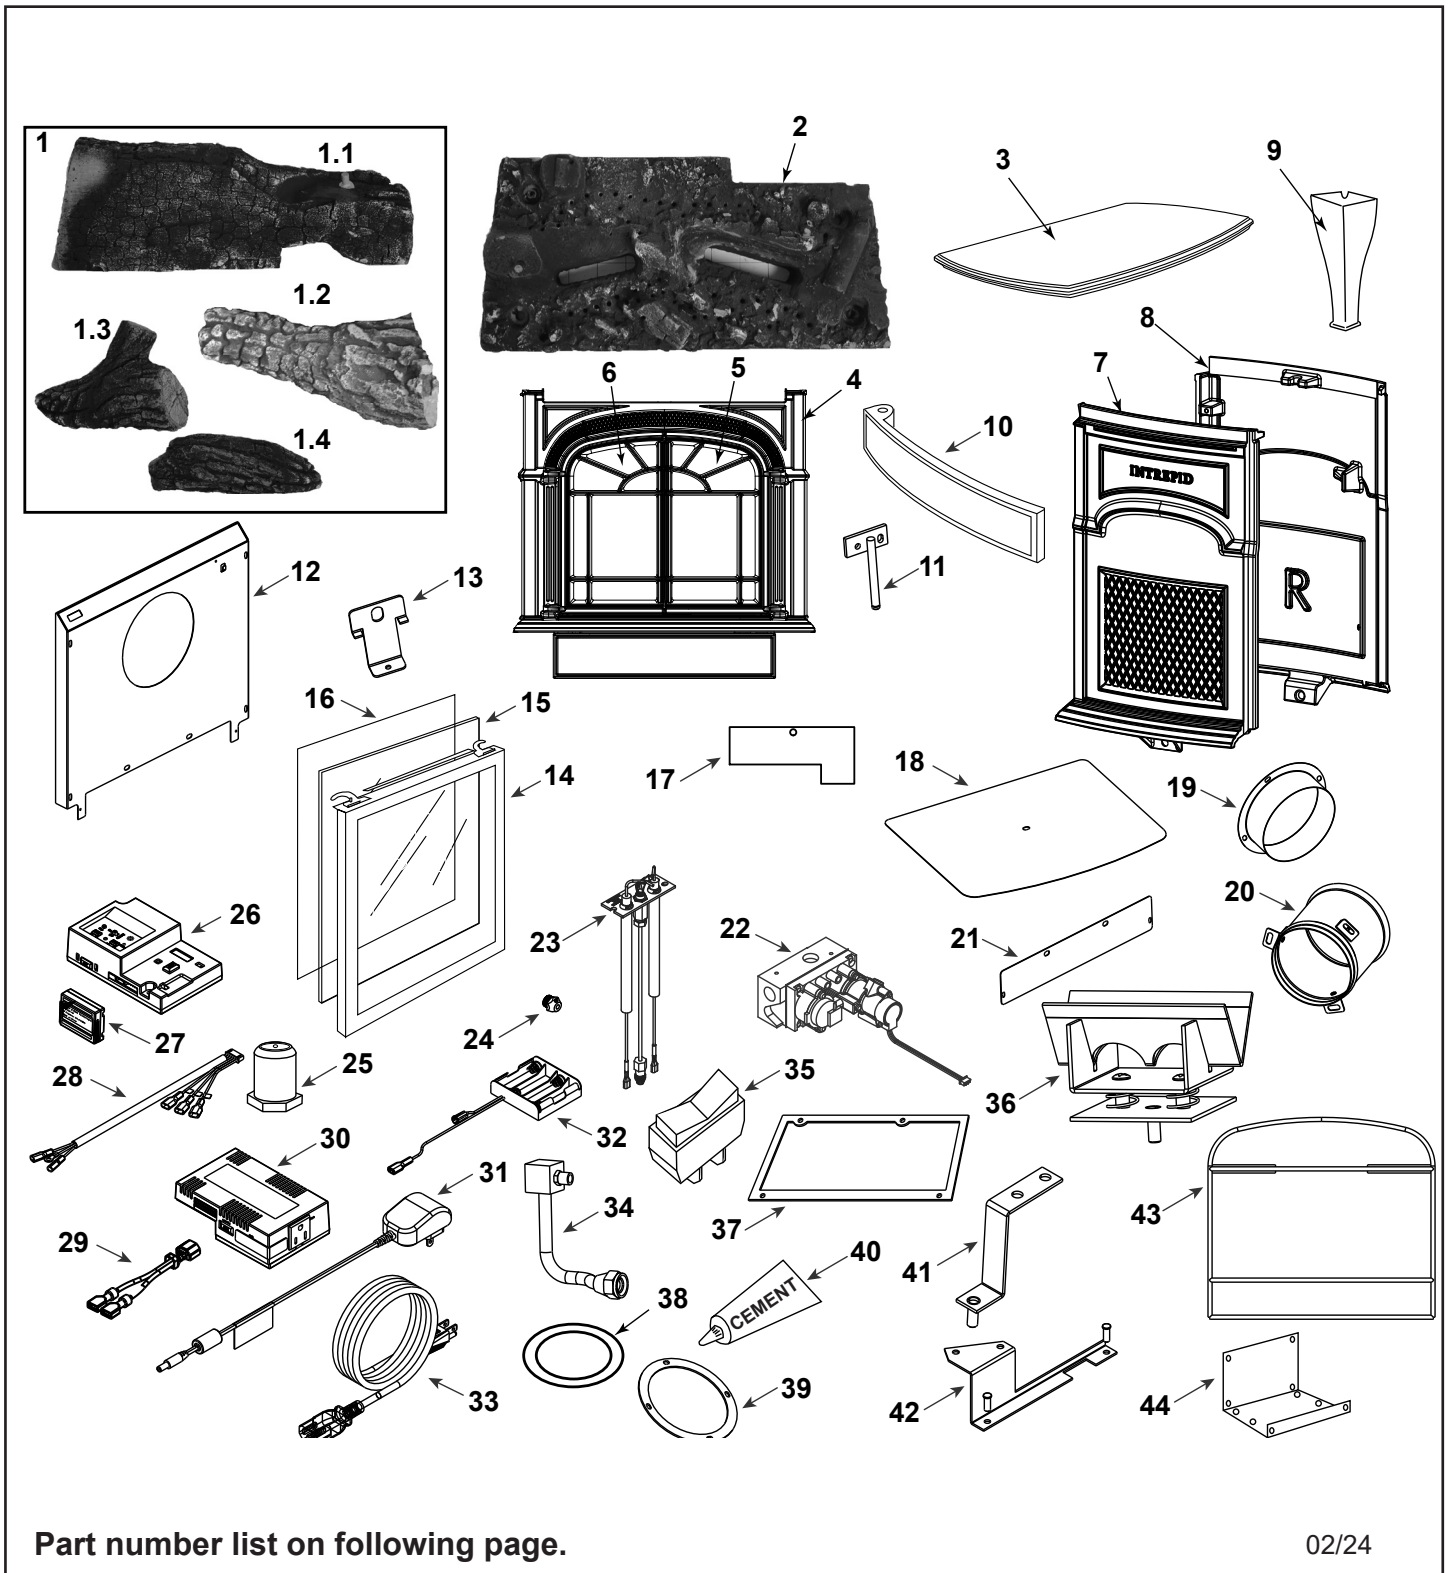

INDVR-IFT-CB (Classic Black)

INDVR-IFT-BD (Bordeaux)

IMPORTANT: THIS IS DATED INFORMATION. Parts must be ordered from a dealer or distributor. **Hearth and Home Technologies does not sell directly to consumers.** Provide model number and serial number when requesting service parts from your dealer or distributor.

**Stocked  
at Depot**

ITEM	DESCRIPTION	COMMENTS	PART NUMBER	
1	Log Set, Complete		SRV20012552	Y
1.1	Log, Rear	No longer available, Must order complete assembly	20013111	
1.2	Log, Right		20012549	
1.3	Log, Left		20013112	
1.4	Log, Top		20013113	
2	Burner Assembly		20012906	Y
3	Top	Classic Black	30003930A	
		Bordeaux	30006762A	
4	Front, Operable Door	Classic Black	30003931A	
		Bordeaux	30006763A	
5	Door, Right	Classic Black	30003933A	
		Bordeaux	30006765A	
6	Door, Left	Classic Black	30003932A	
		Bordeaux	30006764A	
7	End, Left	Classic Black	30003934A	
		Bordeaux	30006760A	
8	End, Right	Classic Black	30003935A	
		Bordeaux	30006761A	
9	Leg	Classic Black	1306333A	
		Bordeaux	30006716A	
10	Door, Control		30003945A	
11	Hinge, Control Door		1601670	
12	Rear Shroud Assembly		SRV30007473	
13	Clip, Rear Shroud		30004002A	
14	Glass Frame		30004068	
15	Glass		30004067	Y
16	Gasket, Glass	Medium Knit, 10 FT	1203702K	
17	Restrictor Plate		SRV4604-114	
18	Heat Shield Top		30004128	
19	Collar, Duravent		30004131	
20	Starter, 4 Inch		30004130	Y
21	Fan Cover Shroud		30004014	
22	Valve	NG	SRV2166-302	Y
		Propane	2166-303	Y
23	Pilot Assembly	NG	SRV4602-300	Y
	Pilot Orifice	NG	SRV593-528	Y
		Propane	SRV4602-301	Y
24	Orifice Hood, #49/.073	NG	SRV4604-317	
25	Orifice Hood, #56/.0465	LP	30000336	