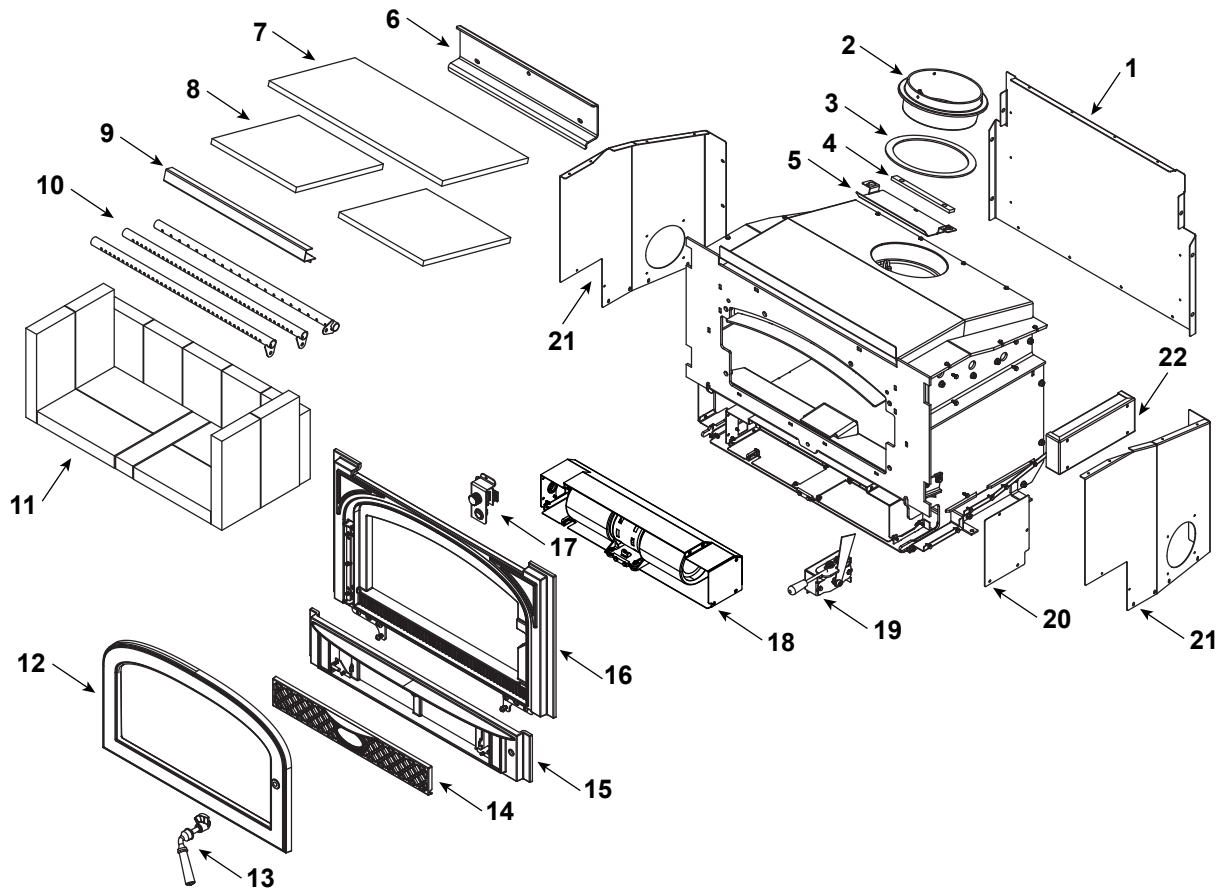

GIFFORD-CB - Classic Black
GIFFORD-BM - Majolica Brown

Part number list on following page.

IMPORTANT: THIS IS DATED INFORMATION. Parts must be ordered from a dealer or distributor. **Hearth and Home Technologies does not sell directly to consumers.** Provide model number and serial number when requesting service parts from your dealer or distributor.

Stocked at Depot

ITEM	DESCRIPTION	COMMENTS	PART NUMBER	Stocked at Depot
1	Convection Back		SRV7094-161	
	Hurricane Screw	Pkg of 40	SRV2005-861/40	Y
	Screw, Hwh Ms 1/4-20 X 3/4 Ns	Pkg of 25	220-0080/25	Y
2	Flue Attach Ring		SRV7095-203	
	Bolt 5/16 X 18 X 1		7000-571	Y
	Nut, 5/16-18	Pkg of 10	A-3483-1/10	Y
3	Gasket, Flue Collar		SRV7044-194	
4	Chimney Ring Attach		SRV7044-181	
5	Flue Baffle Plate		SRV7094-185	
6	Rear Brick Retainer		SRV7094-127	
	Screw, Hwh Ms 1/4-20 X 3/4 Ns	Pkg of 25	220-0080/25	
7	Ceramic Fiber Blanket		SRV7094-118	
8	Baffle Board	Pkg of 2	SRV7094-117	Y

#8 Baffle Protection Channel

Side view

9	Baffle Protection Channel		SRV7094-119	Y
10	Secondary Tubes	Pkg of 3	SRV7094-121	
	Screw, Hwh Ms 1/4-20 X 3/4 Ns	Pkg of 25	220-0080/25	Y
	Nut, Flange 1/4-20	Pkg of 24	226-0130/24	Y

#11 Brick Assembly