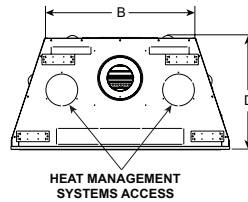

LEFT VIEW

FRONT VIEW

RIGHT VIEW

TOP VIEW

EFFICIENCIES

EnerGuide (CSA P.4.1-15) Ratings used in Canada and some U.S states to measure annual fireplace efficiency.

	NG	LP
6K	58.3%	59%
8K	57.5%	60.4%
6KL	57.4%	60.2%
6KX	64.3%	64.3%
8KX	57.4%	58.4%