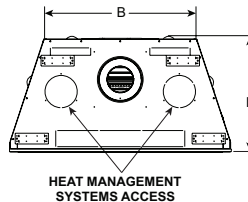

LEFT VIEW

FRONT VIEW

RIGHT VIEW

TOP VIEW

EFFICIENCIES

EnerGuide (CSA P.4.1-15) Ratings used in Canada and some U.S states to measure annual fireplace efficiency.

	NG	LP
6KMOD	54.6%	NA
8KMOD	56.4%	NA

BTUs