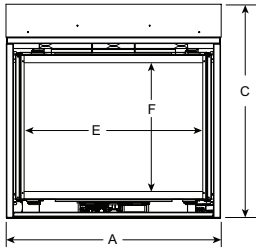

SPECIFICATIONS

6/8 K-KL-KX

MODEL	FRONT WIDTH (A)		BACK WIDTH (B)		HEIGHT (C)		DEPTH (D)		VIEWING AREA (E X F)
	UNIT	FRAMING	UNIT	FRAMING	UNIT	FRAMING	UNIT	FRAMING	
6K-KL-KX	41" (1041)	42" (1067)	28-3/8" (721)	42" (1067)	40-7/8" (1038)	40-1/8" (1019)	21-7/16" (545)	22" (559)	34-1/4" X 24-3/4" (870 X 629)
8K-KL-KX	48-1/16" (1221)	49" (1245)	35-3/8" (899)	49" (1245)	42-7/8" (1089)	42-1/8" (1070)	21-7/16" (545)	22" (559)	41-1/4" X 26-11/16" (1048 X 678)

FRONT VIEW

EFFICIENCIES

EnerGuide (CSA P.4.1-15) Ratings used in Canada and some U.S states to measure annual fireplace efficiency.

	NG	LP
6K	58.3%	59%
8K	57.5%	60.4%
6KL	57.4%	60.2%
6KX	64.3%	64.3%
8KX	57.4%	58.4%

BTUs

BTUs	NG	LP
6K	16,000 - 30,000	17,000 - 29,000
6KL	18,000 - 35,000	18,000 - 34,000
6KX	22,000 - 40,000	21,000 - 40,000
8K	19,000 - 35,000	17,000 - 34,000
8KL	20,000 - 40,000	22,000 - 40,000
8KX	23,000 - 45,000	23,000 - 44,000

6/8 MODERN

MODEL	FRONT WIDTH (A)		BACK WIDTH (B)		HEIGHT (C)		DEPTH (D)		VIEWING AREA (E X F)
	UNIT	FRAMING	UNIT	FRAMING	UNIT	FRAMING	UNIT	FRAMING	
6K MODERN	41" (1041)	42" (1067)	28-3/8" (721)	42" (1067)	40-7/8" (1038)	40-1/8" (1019)	21-7/16" (545)	22" (559)	34-1/4" X 24-3/4" (870 X 629)
8K MODERN	48-1/16" (1221)	49" (1245)	35-3/8" (899)	49" (1245)	42-7/8" (1089)	42-1/8" (1070)	21-7/16" (545)	22" (559)	41-1/4" X 26-11/16" (1048 X 678)

EFFICIENCIES

EnerGuide (CSA P.4.1-15) Ratings used in Canada and some U.S states to measure annual fireplace efficiency.

	NG	LP
6KMOD	54.6%	NA
8KMOD	56.4%	NA

BTUs

BTUs	NG
6MOD	17,000 - 34,000
8MOD	18,000 - 36,000