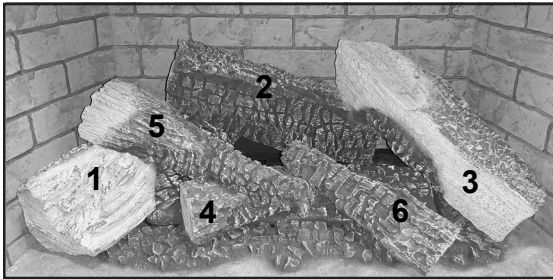

- 6KL-LP-SJ(Serene Jute Propane)(Active)
- 6KL-LP-TG(Tranquil Greige Propane)(Active)
- 6KL-SJ(Serene Jute NG)(Active)
- 6KL-TG(Tranquil Greige NG)(Active)

LOGS-6K Log Set Assembly

Part number list on following page.