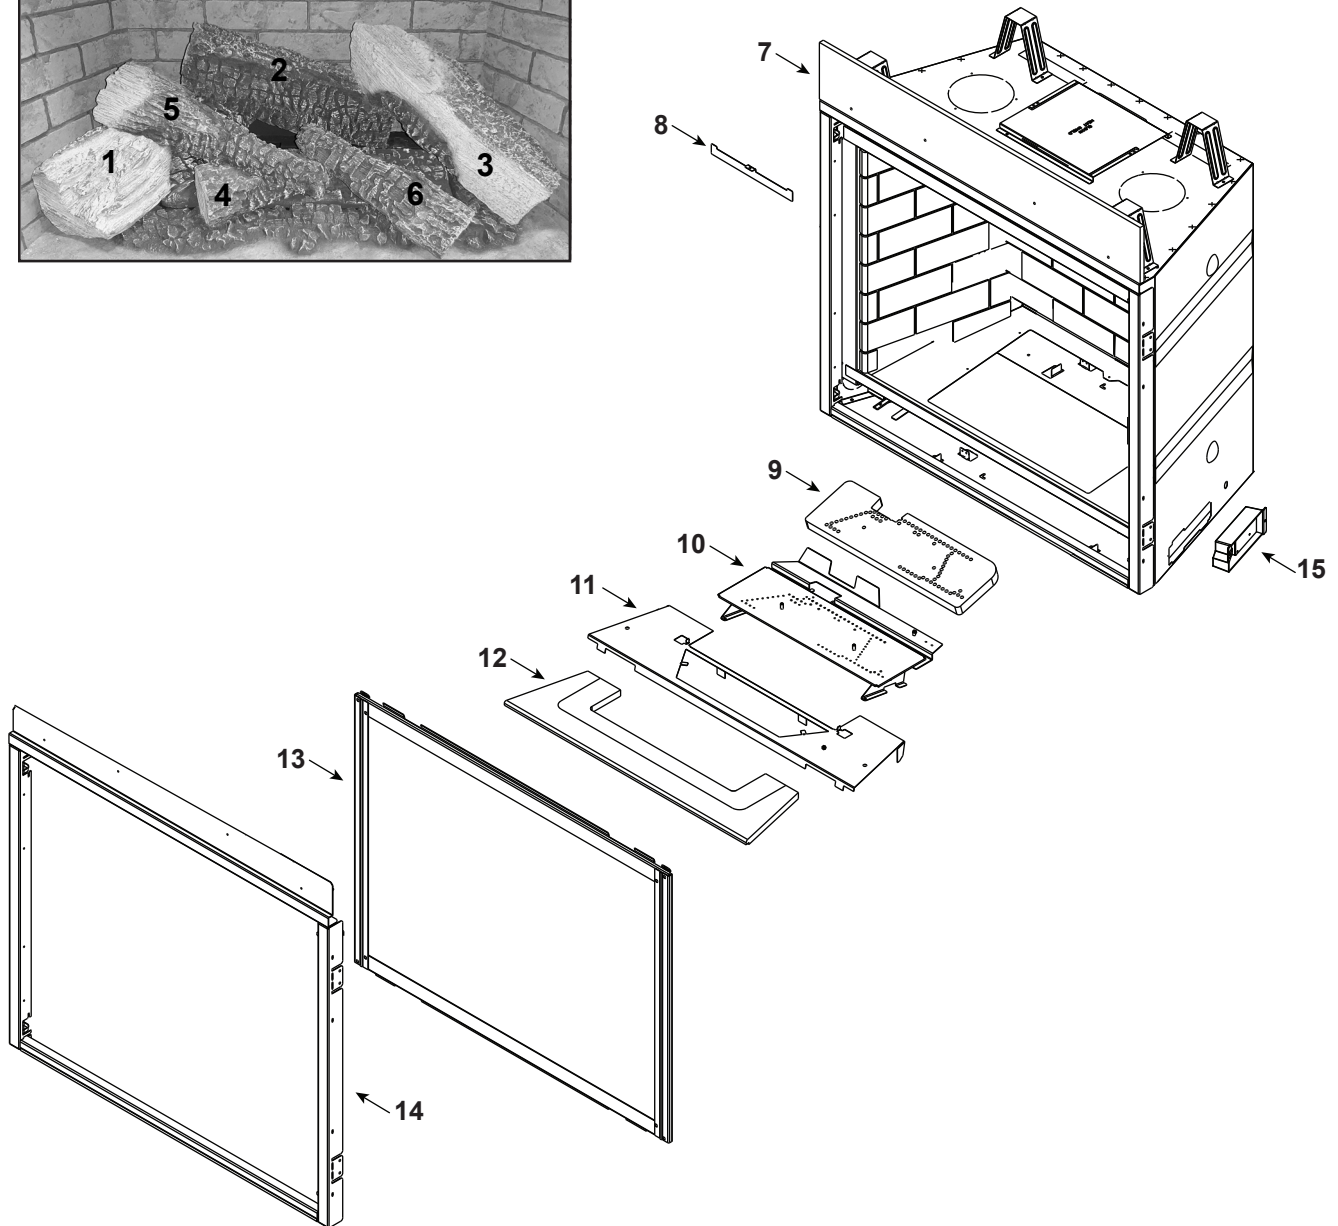

- 6KL-LP-SJ(Serene Jute Propane)(Active)
- 6KL-LP-TG(Tranquil Greige Propane)(Active)
- 6KL-SJ(Serene Jute NG)(Active)
- 6KL-TG(Tranquil Greige NG)(Active)

LOGS-6K Log Set Assembly

Part number list on following page.

Stocked at Depot

ITEM	DESCRIPTION	COMMENTS	PART NUMBER	
	Log Assembly		LOGS-6K	Y
1	Log #1		SRV2582-700	
2	Log #2		SRV2582-701	
3	Log #3		SRV2582-702	
4	Log #4		SRV2582-703	
5	Log #5		SRV2582-704	
6	Log #6		SRV2582-705	
7	Non-combustible board		2583-137	
8	Curtain, Flue Light		2583-179	
9	Burner Overlay		SRV2583-127	Y
10	Burner Assembly		2583-007	Y
	Pilot Shield	NG Only	2583-234	
11	Basket, Ember Bed		2583-156	
	Brick Kit (Back, Left, Right, Base, & Top)	Calm Umber	BRICK-6KL-CU	
		Serene Jute	BRICK-6KL-SJ	
		Tranquil Greige	BRICK-6KL-TG	
12	Refractory Base	Calm Umber	SRV2582-076-CU	
		Serene Jute	SRV2582-076-SJ	
		Tranquil Geige	SRV2582-076-TG	
13	Glass Assembly		GLA-6KL	Y
	Finishing Strips	Sold as set only	SRVFS-6K	
14	Surround		SRV2583-019	
	Surround Bottom		SRV2583-193-1	
15	Junction box		SRV2583-009	Y
	Elbow Heat Shield		385-290	
	Flue Restrictor		385-128	
	Gasket Assembly (Vent, seal cap, cover, drawn neck, shutter, valve, & bulkhead)		2583-080	
	Glass Clip Assembly (Top)	Qty 2 req	2155-047	Y
	Glass Clip Assembly (Bottom)	Qty 2 req	2155-045	Y
	Mineral Wool		050-721	
	Seal Cap	Qty 2 req	4031-221	