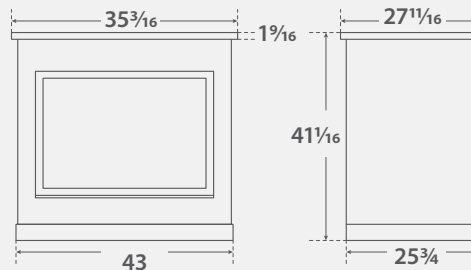

	A	B	C	D
H38SVO	38	41	23⅞	*

MAHANA FRAMING AND ENCLOSURE

	A	B	C	D	E	F	G	H	I	J
PL42VO	27¼	42	11⅝	*	62⅞	42	0	48⅞	51⅞	34⅝
PL60VO	27¼	66	11⅝	*	87	66	0	65½	76⅞	34⅝

MAHANA ENCLOSURE

DIVINE OUTDOOR ST ENCLOSURE

See instruction manual for detailed instructions