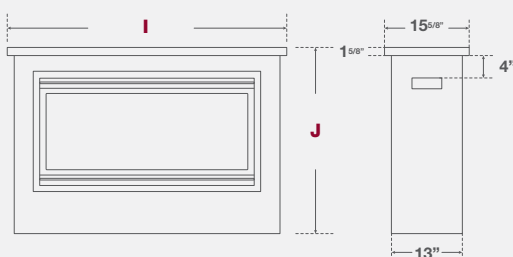

†Clearance to insulation jacket is 0"

DIVINE OUTDOOR FRAMING

	A	B	C	D	E	F	G	H
H34VO	38¾	35⅝	20¼†	*	61⅞	35⅝	0	43⅞
H38VO	42½	39¼	21⅝†	*	65⅞	39¼	0	49⅞
H42VO	46½	43½	22⅝†	*	72¼	43½	0	51⅞

DIVINE OUTDOOR ST FRAMING

	A	B	C	D
H38SVO	38	41	23⅞	*

MAHANA FRAMING AND ENCLOSURE

	A	B	C	D	E	F	G	H	I	J
PL42VO	27¼	42	11⅝	*	62⅞	42	0	48⅞	51⅞	34⅝
PL60VO	27¼	66	11⅝	*	87	66	0	65½	76⅞	34⅝

MAHANA ENCLOSURE

DIVINE OUTDOOR ST ENCLOSURE

See instruction manual for detailed instructions