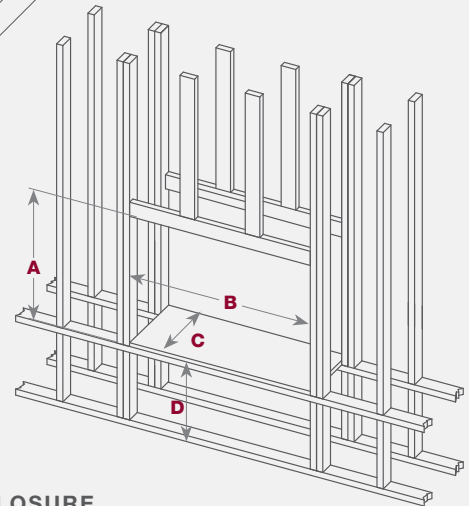

†Clearance to insulation jacket is 0"

DIVINE OUTDOOR FRAMING

	A	B	C	D	E	F	G	H
H34VO	38¾	35⅝	20¼†	*	61⅞	35⅝	0	43⅞
H38VO	42½	39¼	21⅝†	*	65⅞	39¼	0	49⅞
H42VO	46½	43½	22⅝†	*	72¼	43½	0	51⅞

DIVINE OUTDOOR ST FRAMING

	A	B	C	D
H38SVO	38	41	23⅞	*

MAHANA FRAMING AND ENCLOSURE

	A	B	C	D	E	F	G	H	I	J
PL42VO	27¼	42	11⅝	*	62⅞	42	0	48⅞	51⅞	34⅝
PL60VO	27¼	66	11⅝	*	87	66	0	65½	76⅞	34⅝

MAHANA ENCLOSURE

DIVINE OUTDOOR ST ENCLOSURE

See instruction manual for detailed instructions