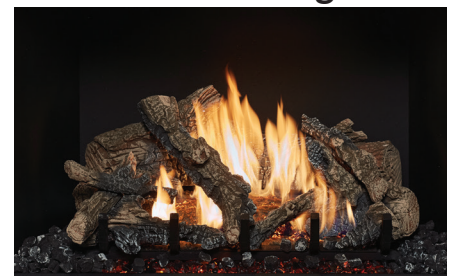

Choose Your Log Set

Classic Oak
10-piece high definition log set