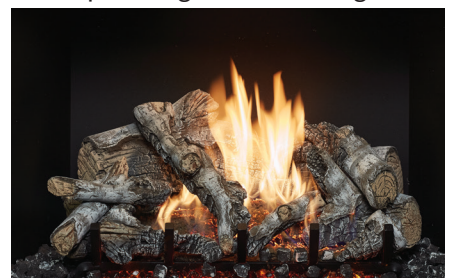

Optional Decorative Firebacks

Personalize the inside of your fireplace with one of our many stunning firebacks.

Reversible Common Brick/
Herringbone Brick

Handmade Brick

Ledgestone

Old World Stucco

Stacked Tan Brick

Black Glass

Scan for
Installation Manual

Choose Your Log Set

Classic Oak
10-piece high definition log set

Birch
10-piece high definition log set