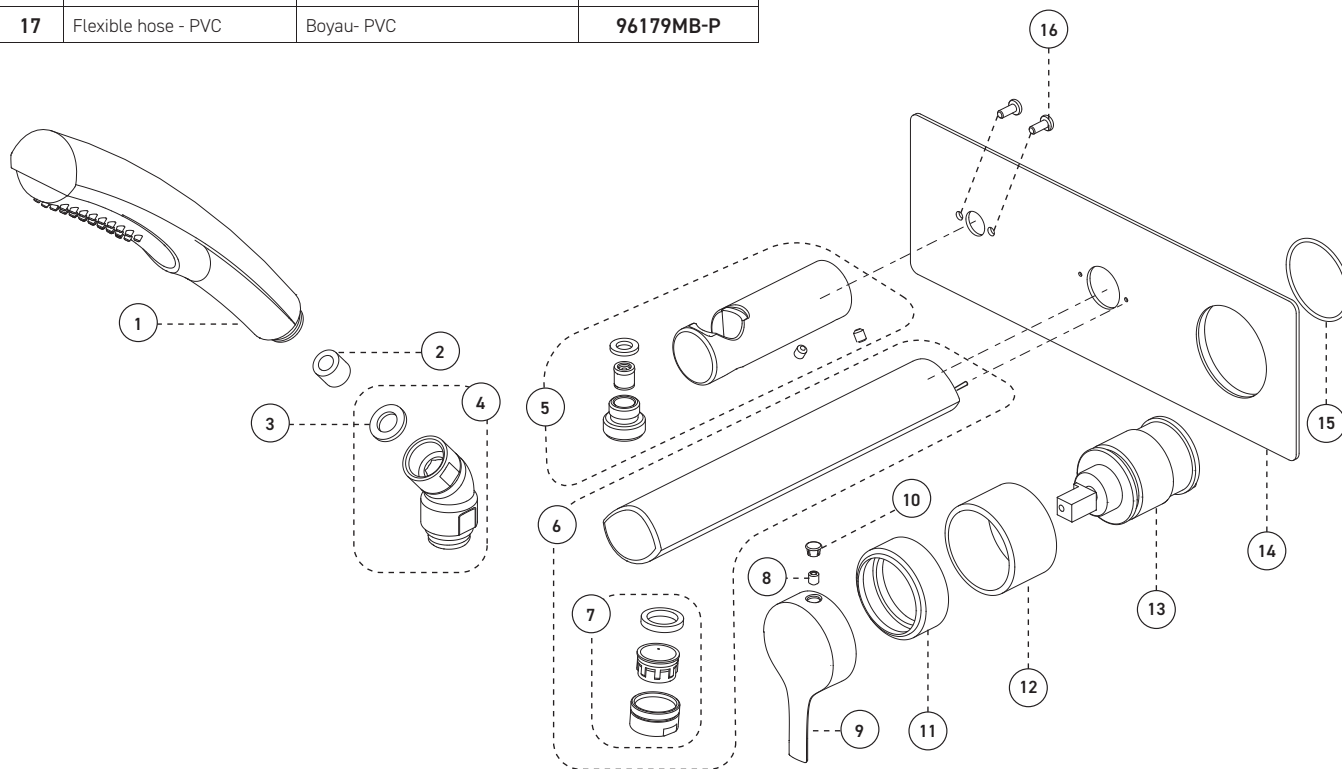

Bathtub Faucet - Trim - Wall Mount Installation with Pressure Balance Robinet pour baignoire - Garniture - Installation murale avec pression équilibrée

Features

- Trim compatible with 47RBR rough-in
- Pressure balance cartridge / diveter
- Temperature limiting device
- Automatic flow shut off when cold water supply is interrupted
- **Bathtub spout:**
 - Slip-on
 - Maximum flow of 20.6 L/min (5,4 gpm) at 45 psi
 - Swivel aerator
- **Hand shower:**
 - 1 type of jet
 - 59" matte black PVC hose
 - Maximum flow of 6.8 L/min (1.8 gpm) at 80 psi
 - Holder and hose included
- Brass

Cartouche

- Céramique (FC9AC013)

Fini

- Noir mat

Bathtub Faucet - Trim - Wall Mount Installation with Pressure Balance
Robinet pour baignoire - Garniture - Installation murale avec pression équilibrée

No	Description		Part Pièce
1	Hand shower	Douche à main	FCSPS2041MB
2	Check valve (14mm - 1.8gpm)	Soupape anti-retour (14mm - 6.8 L/min)	FCVAL2005
3	Washer	Rondelle	FCWAA1007
4	Elbow kit	Ensemble de coude	FCOTH9043MB
5	Hand shower support kit	Ensemble du support de douche à main	FKCTS5013MB
6	Spout kit	Ensemble de bec	FCSPS6023MB
7	Aerator	Aérateur	FCAERA053MB
8	Allen screw	Vis Allen	923001
9	Handle kit	Ensemble de poignée	FKCTS2135MB
10	Cap	Capuchon	FCHDL4016MB
11	Trim cap	Garniture d'écrou	FCDEC7090MB
12	Trim Sleeve	Douille de finition	FCDEC5005MB
13	Ceramic cartridge	Cartouche céramique	FC9AC013
14	Face plate kit	Ensemble de plaque de finition	FCDEC7101MB
15	O-Ring (3.0mm x 48.0mm)	Joint torique (3.0mm x 48.0mm)	FCORA1043
16	Screw (4mm x 10mm)	Vis (4mm x 10mm)	FCSCR2003
17	Flexible hose - PVC	Boyau- PVC	96179MB-P