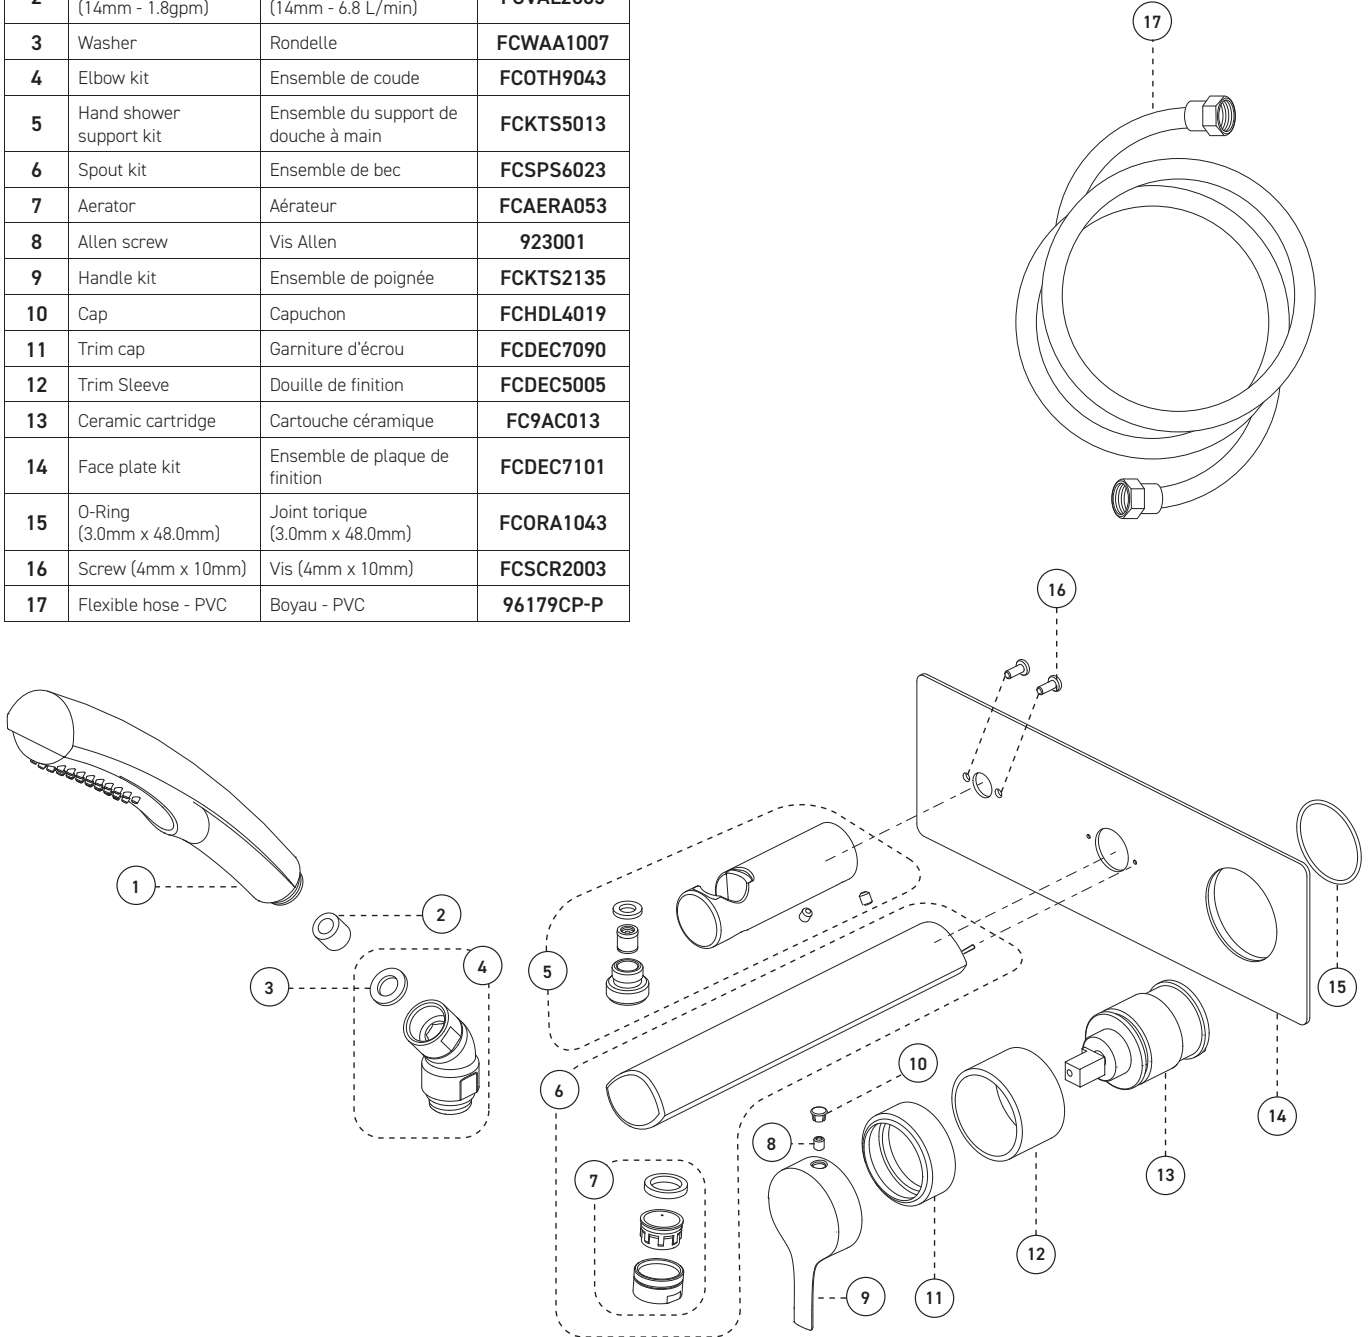

Bathtub Faucet - Trim - Wall Mount Installation with Pressure Balance Robinet pour baignoire - Garniture - Installation murale avec pression équilibrée

Features

- Trim compatible with 47RBR rough-in
- Pressure balance cartridge / diverter
- Temperature limiting device
- Automatic flow shut off when cold water supply is interrupted
- **Bathtub spout:**
 - Slip-on
 - Maximum flow of 20.6 L/min (5,4 gpm) at 45 psi
 - Swivel aerator
- **Hand shower:**
 - 1 type of jet
 - 59" chromed PVC hose
 - Maximum flow of 6.8 L/min (1.8 gpm) at 80 psi
 - Holder and hose included
- Brass

Cartouche

- Céramique (FC9AC013)

Fini

- Chrome poli

Bathtub Faucet - Trim - Wall Mount Installation with Pressure Balance
Robinet pour baignoire - Garniture - Installation murale avec pression équilibrée

No	Description		Part Pièce
1	Hand shower	Douche à main	FCSPS2041
2	Check valve (14mm - 1.8gpm)	Soupape anti-retour (14mm - 6.8 L/min)	FCVAL2005
3	Washer	Rondelle	FCWAA1007
4	Elbow kit	Ensemble de coude	FCOTH9043
5	Hand shower support kit	Ensemble du support de douche à main	FCKTS5013
6	Spout kit	Ensemble de bec	FCSPS6023
7	Aerator	Aérateur	FCAERA053
8	Allen screw	Vis Allen	923001
9	Handle kit	Ensemble de poignée	FCKTS2135
10	Cap	Capuchon	FCHDL4019
11	Trim cap	Garniture d'écrou	FCDEC7090
12	Trim Sleeve	Douille de finition	FCDEC5005
13	Ceramic cartridge	Cartouche céramique	FC9AC013
14	Face plate kit	Ensemble de plaque de finition	FCDEC7101
15	O-Ring (3.0mm x 48.0mm)	Joint torique (3.0mm x 48.0mm)	FCORA1043
16	Screw (4mm x 10mm)	Vis (4mm x 10mm)	FCSCR2003
17	Flexible hose - PVC	Boyau - PVC	96179CP-P