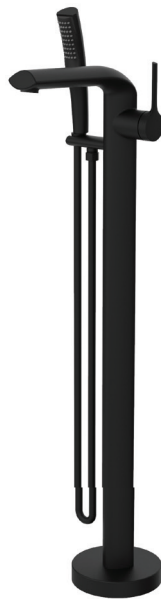

## Floor Mount Bathtub Filler with Pressure Balanced, Hand Shower Robinet autoportant avec pression équilibrée, douche à main

### Features

- Optional shorter lever handle ( FCKTS2137MB sold separately)
- Pressure balance cartridge / diverter
- Automatic flow shut off when cold water supply is interrupted
- Temperature limiting device
- **Bathtub spout:**
  - Maximum flow of 21.8 L/min (5,8 gpm) at 60 psi
- **Hand shower:**
  - 1 type of jet
  - Easy-to-clean soft nozzles
  - 59» matte black PVC hose
  - Maximum flow of 6.8 L/min (1.8 gpm) at 80 psi (ecologia)
- Brass body
- 1/2» NPT connections

### Cartridge

- Ceramic (FC9AC013)

### Finish

- Matte black