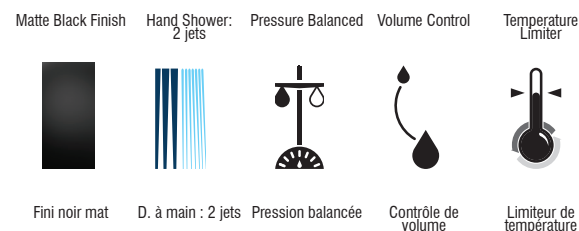

KIT: Bathtub/Shower Faucet - Trim for pressure balanced valve with volume control
KIT : Robinet pour bain/douche - Garniture pour valve à pression équilibrée, avec contrôle de volume

Replacement parts are available on order through customer service: 1 800 361-5960

Les pièces de remplacement sont disponibles sur commande par le biais du service à la clientèle : 1 800 361-5960

This product is covered by a limited lifetime warranty. The matte black finish is covered by a 5 year warranty. For complete details visit: belangerH2O.com

Features

- Trim compatible with 90VSR and 90VZR rough-ins Series
- Flow control
- Pressure balance built into the cartridge
- Adjustable temperature limiting device
- Sliding Bar:
 - Drilling required installation
 - 30" overall assembled sliding bar kit
- Hand Shower:
 - Push button diverters
 - type of jets: Spray
 - type of jets: Massage
 - Easy-to-clean soft nozzles
 - 69" matte black PVC hose
 - Maximum flow of 6.8 L/min (1.8 gpm) at 80 psi (**ecologia**)
- Adjustable angle hand shower holder
- Solid brass wall supply elbow with adjustable flange
- Bathtub spout:
 - Slip-on bathtub spout