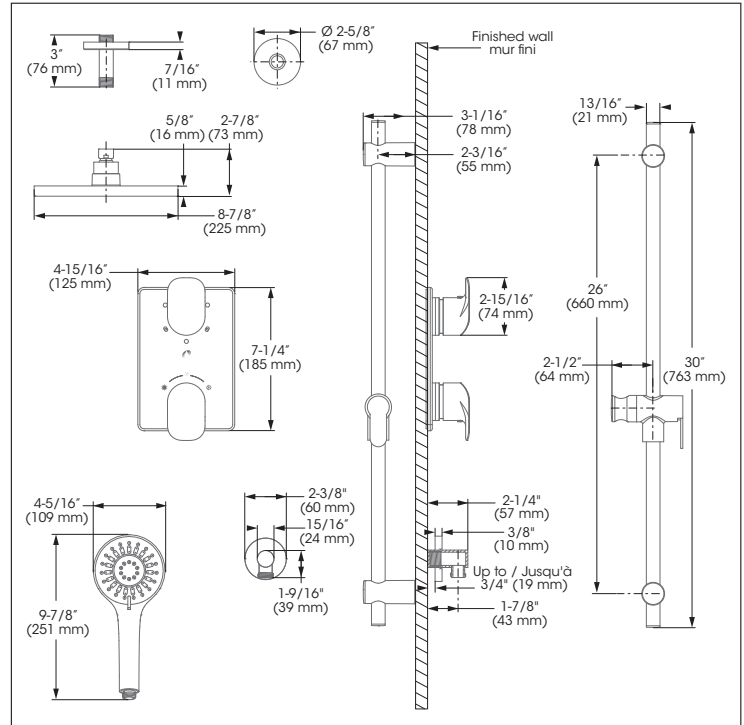

Kit : Shower Faucet - Trim for Thermostatic 3-way diverter valve
Kit : Robinet pour douche - Garniture pour valve thermostatique, déviateur 3 voies

Replacement parts are available on order through customer service: 1 800 361-5960

Kit : Shower Faucet - Trim for Thermostatic 3-way diverter valve
 Kit : Robinet pour douche - Garniture pour valve thermostatique, déviateur 3 voies

IN SHORT // EN BREF

Features

- Trim compatible with 98TSR3 and 98TSR3PEX rough-ins
- Adjustable temperature limiting device
- 38°C temperature indicator on trim plate
- Temperature adjustable between 34° to 43°C
- 6 positions (OFF, A, A-B, B, B-C, C) indicator on the cover plate
- Automatic flow shut off when cold water supply is interrupted
- Separate flow and temperature control handles
- **Sliding Bars:**
 - Drilling required installation
 - 30" overall assembled sliding bar kit
- **Hand Showers:**
 - Type of jets: spray
 - Type of jets: steam
 - Easy-to-clean soft nozzles
 - 69" matte black PVC hose
 - Maximum flow of 6.8 L/min (1.8 gpm) at 80 psi (**ecologia**)
- **Shower Head:**
 - Swivel
 - Oversized
 - Type of jets: rain shower
 - Easy-to-clean soft nozzles
 - Maximum flow of 6.8 L/min (1.8 gpm) at 80 psi (**ecologia**)
- **Shower Arm:**
 - 3" shower arm
- Solid brass wall supply elbow with adjustable flange