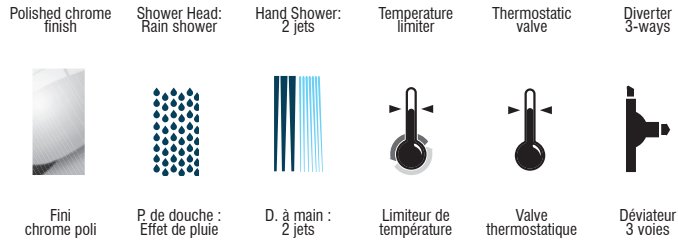

Kit : Shower Faucet - Trim for Thermostatic 3-way diverter valve
 Kit : Robinet pour douche - Garniture pour valve thermostatique, déviateur 3 voies

IN SHORT // EN BREF

Features

- Trim compatible with 98TSR3 and 98TSR3PEX rough-ins
- Adjustable temperature limiting device
- 38°C temperature indicator on trim plate
- Temperature adjustable between 34° to 43°C
- 6 positions (OFF, A, A-B, B, B-C, C) indicator on the cover plate
- Automatic flow shut off when cold water supply is interrupted
- Separate flow and temperature control handles
- **Sliding Bars:**
 - Drilling required installation
 - 30" overall assembled sliding bar kit
- **Hand Showers:**
 - Type of jets: spray
 - Type of jets: steam
 - Easy-to-clean soft nozzles
 - 69" matte black PVC hose
 - Maximum flow of 6.8 L/min (1.8 gpm) at 80 psi (**ecologia**)
- **Shower Head:**
 - Swivel
 - Oversized
 - Type of jets: rain shower
 - Easy-to-clean soft nozzles
 - Maximum flow of 6.8 L/min (1.8 gpm) at 80 psi (**ecologia**)
- **Shower Arm:**
 - 3" shower arm
- Solid brass wall supply elbow with adjustable flange