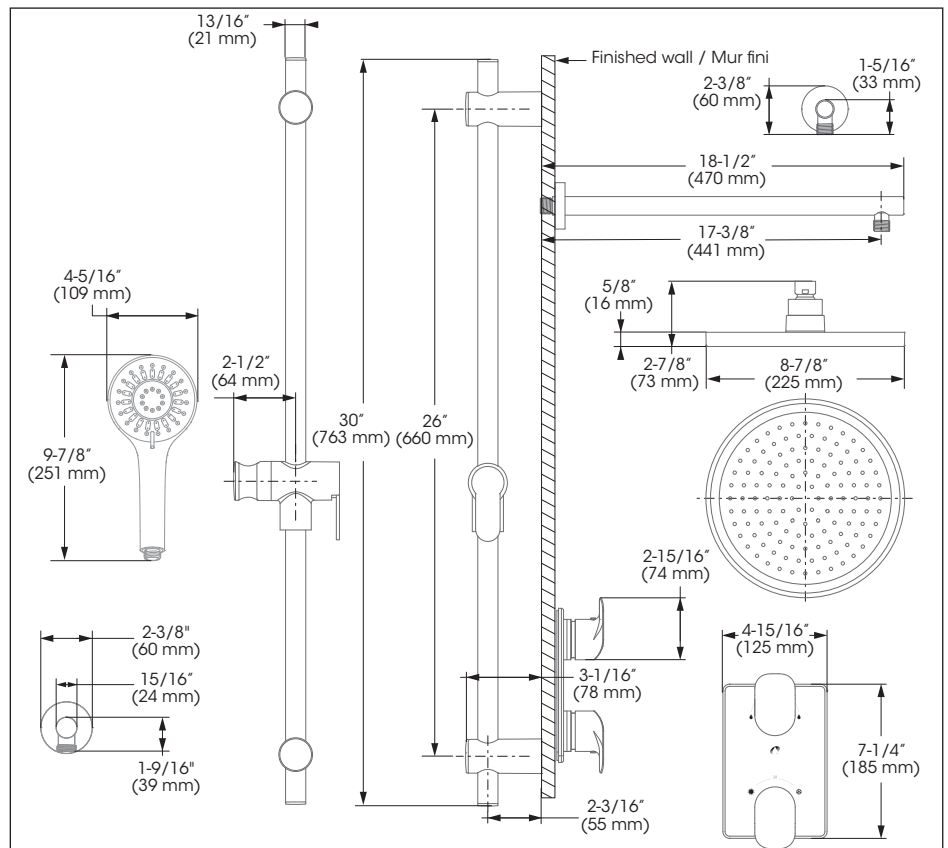

Kit: Shower Faucet - Trim for Thermostatic 2-way diverter valve
Kit : Robinet pour douche - Garniture pour valve thermostatique, déviateur 2 voies

Replacement parts are available on order through customer service: 1 800 361-5960

Les pièces de remplacement sont disponibles sur commande par le biais du service à la clientèle : 1 800 361-5960

This product is covered by a limited lifetime warranty. Consult our website for complete details.

Ce produit est couvert par une garantie à vie limitée. Consultez notre site internet pour tous les détails.

belangerH2O.com

SPECKIT-KAR140TS2TCP_v200911

©2020 Tubular Industries of Canada ULC ("Belanger"). All Rights Reserved. This information is based on data believed to be reliable but Belanger makes no warranties, express or implied, as to its accuracy and assumes no liability arising out of its use. The data listed falls within the normal range of product properties but should not be used to establish specification limits or used alone as the basis of design. Belanger's liability to purchasers is expressly limited to the terms and conditions of sale. Tubular Industries of Canada ULC is part of the Oatey family of companies. A list of Belanger trademarks can be found on Oatey.com.

©2020 Industries de Conduits Tubulaires du Canada Ltée ("Bélanger"). Tous droits réservés. Cette information est fondée sur des données considérées comme fiables, mais Bélanger n'offre aucune garantie expresse ou implicite quant à son exactitude et décline toute responsabilité découlant de son utilisation. Les données énumérées entrent dans la plage normale des propriétés du produit, mais ne devraient pas être utilisées afin d'établir des limites de spécification ou utilisées comme unique directive de conception. L'obligation de Bélanger envers les acheteurs est expressément limitée aux modalités de vente. Tubular Industries of Canada ULC fait partie de la famille d'entreprises d'Oatey. Une liste des marques Bélanger est disponible sur le site web Oatey.com.