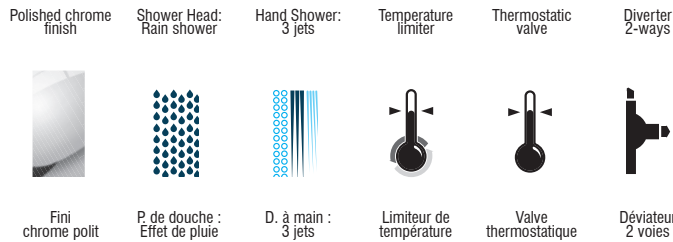

Kit: Shower Faucet - Trim for Thermostatic 2-way diverter valve
Kit : Robinet pour douche - Garniture pour valve thermostatique, déviateur 2 voies

IN SHORT // EN BREF

Features

- Trim compatible with 98TSR2 and 98TSR2PEX rough-ins
- Adjustable temperature limiting device
- 38°C temperature indicator on trim plate
- Temperature adjustable between 34° to 43°C
- Automatic flow shut off when cold water supply is interrupted
- Separate flow and temperature control handles
- **Sliding Bar:**
 - Drilling required installation
 - 30" overall assembled sliding bar kit
- **Hand Shower:**
 - type of jets: Spray
 - type of jets: Steam
 - Easy-to-clean soft nozzles
 - 69" chromed metal flexible hose
 - Maximum flow of 6.8 L/min (1.8 gpm) at 80 psi (**ecologia**)
- **Shower Head:**
 - Swivel
 - Oversized
 - type of jets: Rain shower
 - Easy-to-clean soft nozzles
 - Maximum flow of 6.8 L/min (1.8 gpm) at 80 psi (**ecologia**)
- **Shower Arm:**
 - 18" shower arm
- Solid brass wall supply elbow with adjustable flange