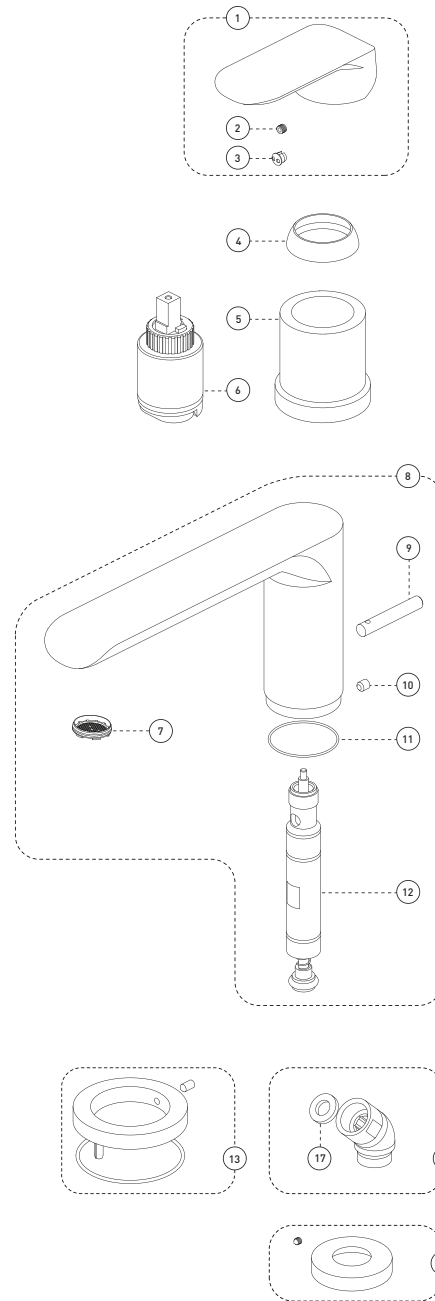

### Features

- 8" to 14" c/c widespread installation
- Trim compatible with 43RBR rough-in
- Pressure balance built into the cartridge
- Temperature limiting device
- Automatic flow shut off when cold water supply is interrupted
- Bathtub spout:
  - Slip-on with built-in diverter
  - Maximum flow of 22.5 L/min (6 gpm) at 60 psi
- Hand shower:
  - 1 type of jet
  - Easy-to-clean soft nozzles
  - 59" chromed metal flexible hose included with rough-in
  - Maximum flow of 6.8 L/min (1.8 gpm) at 80 psi (**ecologia**)
- Brass body

### Cartouche

- Céramique (FC9AC010)

### Fini

- Chrome poli

No	Description		Part Pièce
1	Handle kit	Ensemble de poignée	FKCTS2096
2	Allen screw	Vis Allen	923001
3	Cap	Capuchon	FCHDL4029
4	Trim cap	Garniture d'écrou	FCDEC7012
5	Trim Sleeve	Douille de finition	N / A
6	Ceramic cartridge	Cartouche céramique	FC9AC010
7	Aerator	Aérateur	FCAER3016
8	Spout kit	Ensemble de bec	FCSPSA020
9	Diverter lift rod	Tirette de l'inverseur	FCDIV3001
10	Spout Allen screw	Vis Allen du bec	FCSCR2005
11	O-ring	Joint torique	FCORA1029
12	Diverter	Inverseur	FC905245D
13	Spout flange kit	Ensemble de bride du bec	FKCTS3003
14	Hand shower	Douche à main	FCSPS2027
15	Check valve (14mm)	Soupape anti-retour (14mm)	FCVAL2005
16	Elbow kit	Ensemble de coude	912180-2
17	Washer	Rondelle	FCWAA1012
18	Hand shower flange kit	Ensemble de bride de douche à main	FCDEC3024