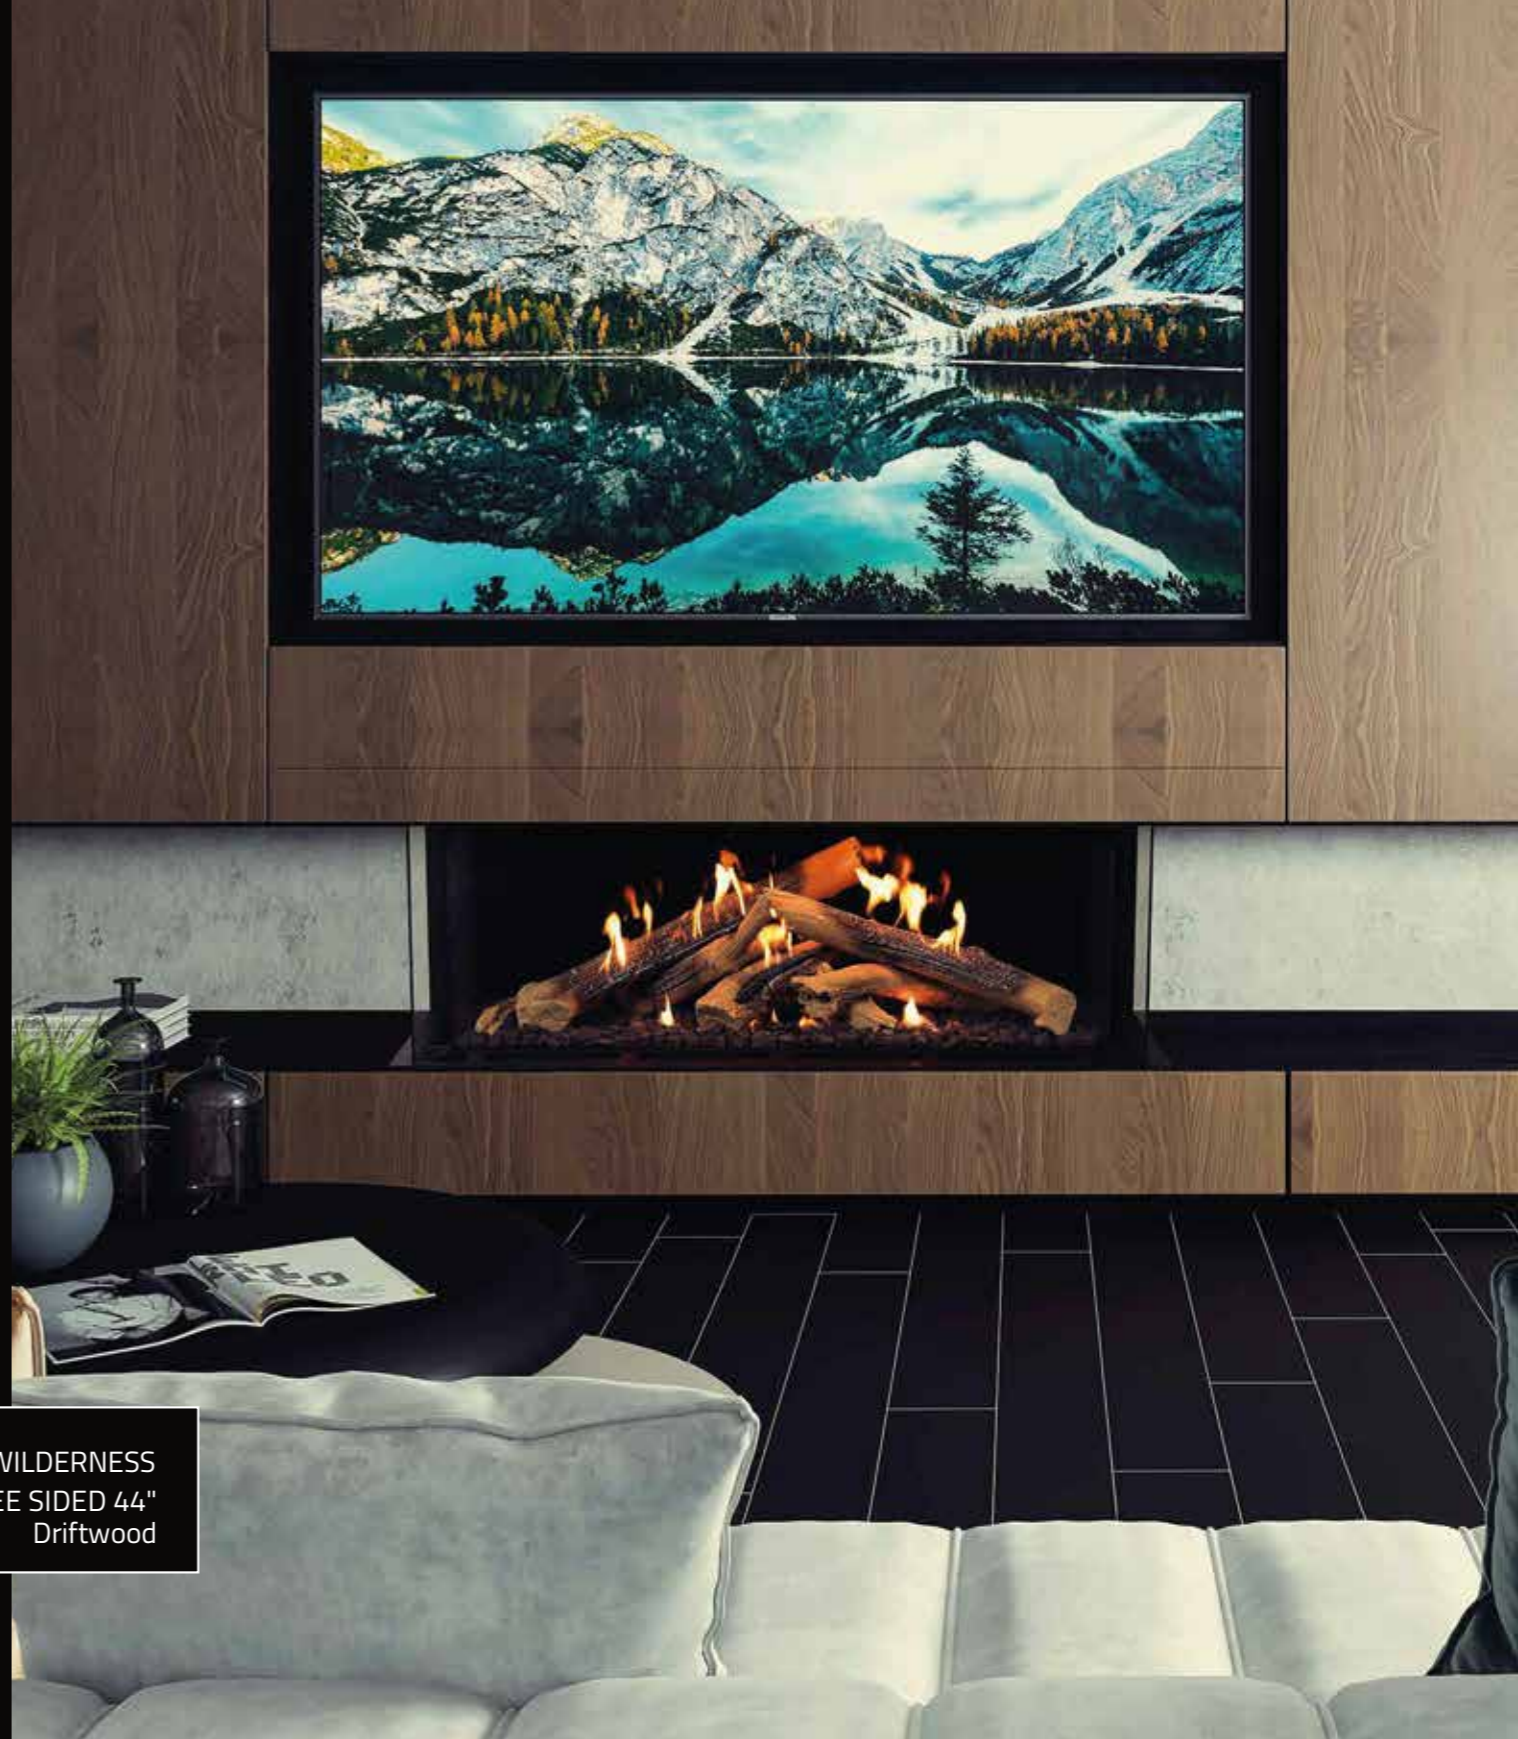

WILDERNESS
THREE SIDED 44"
Driftwood