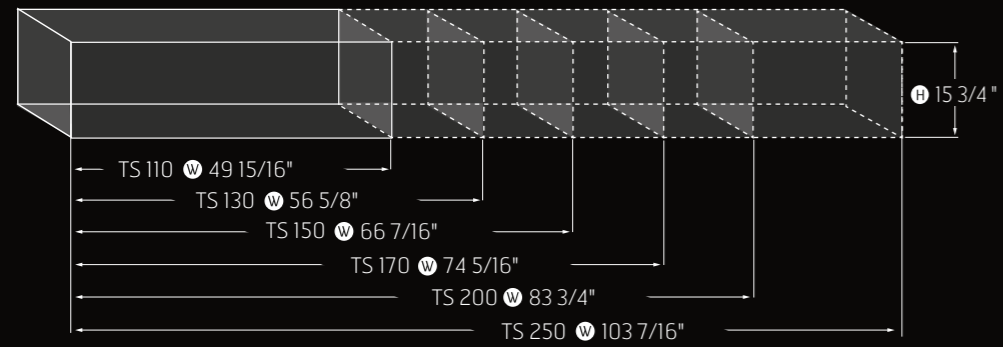

THREE SIDED 150
UTAH

THREE SIDED COLLECTION

Viewing area dimensions

THREE SIDED 200
 DOUBLE GLASS
 Israel

All H & HH (High Glass) models
 are supplied with internal lighting

THREE SIDED 170
DOUBLE GLASS
Seattle