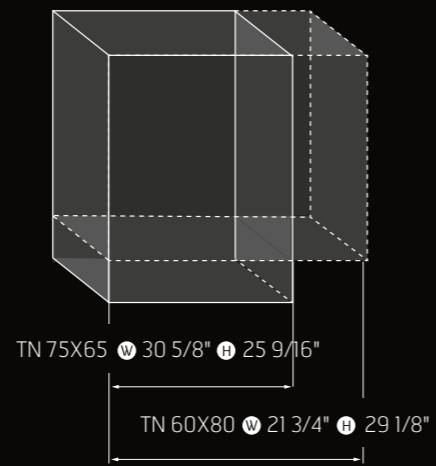

TUNNEL 75X65
DOUBLE GLASS
California

TUNNEL COLLECTION

Viewing area dimensions

TUNNEL 150
 DOUBLE GLASS
 California

75X65 TUNNEL
DOUBLE GLASS
California

TUNNEL 110
New York

TUNNEL 200
Denver

INDOOR-OUTDOOR TUNNEL