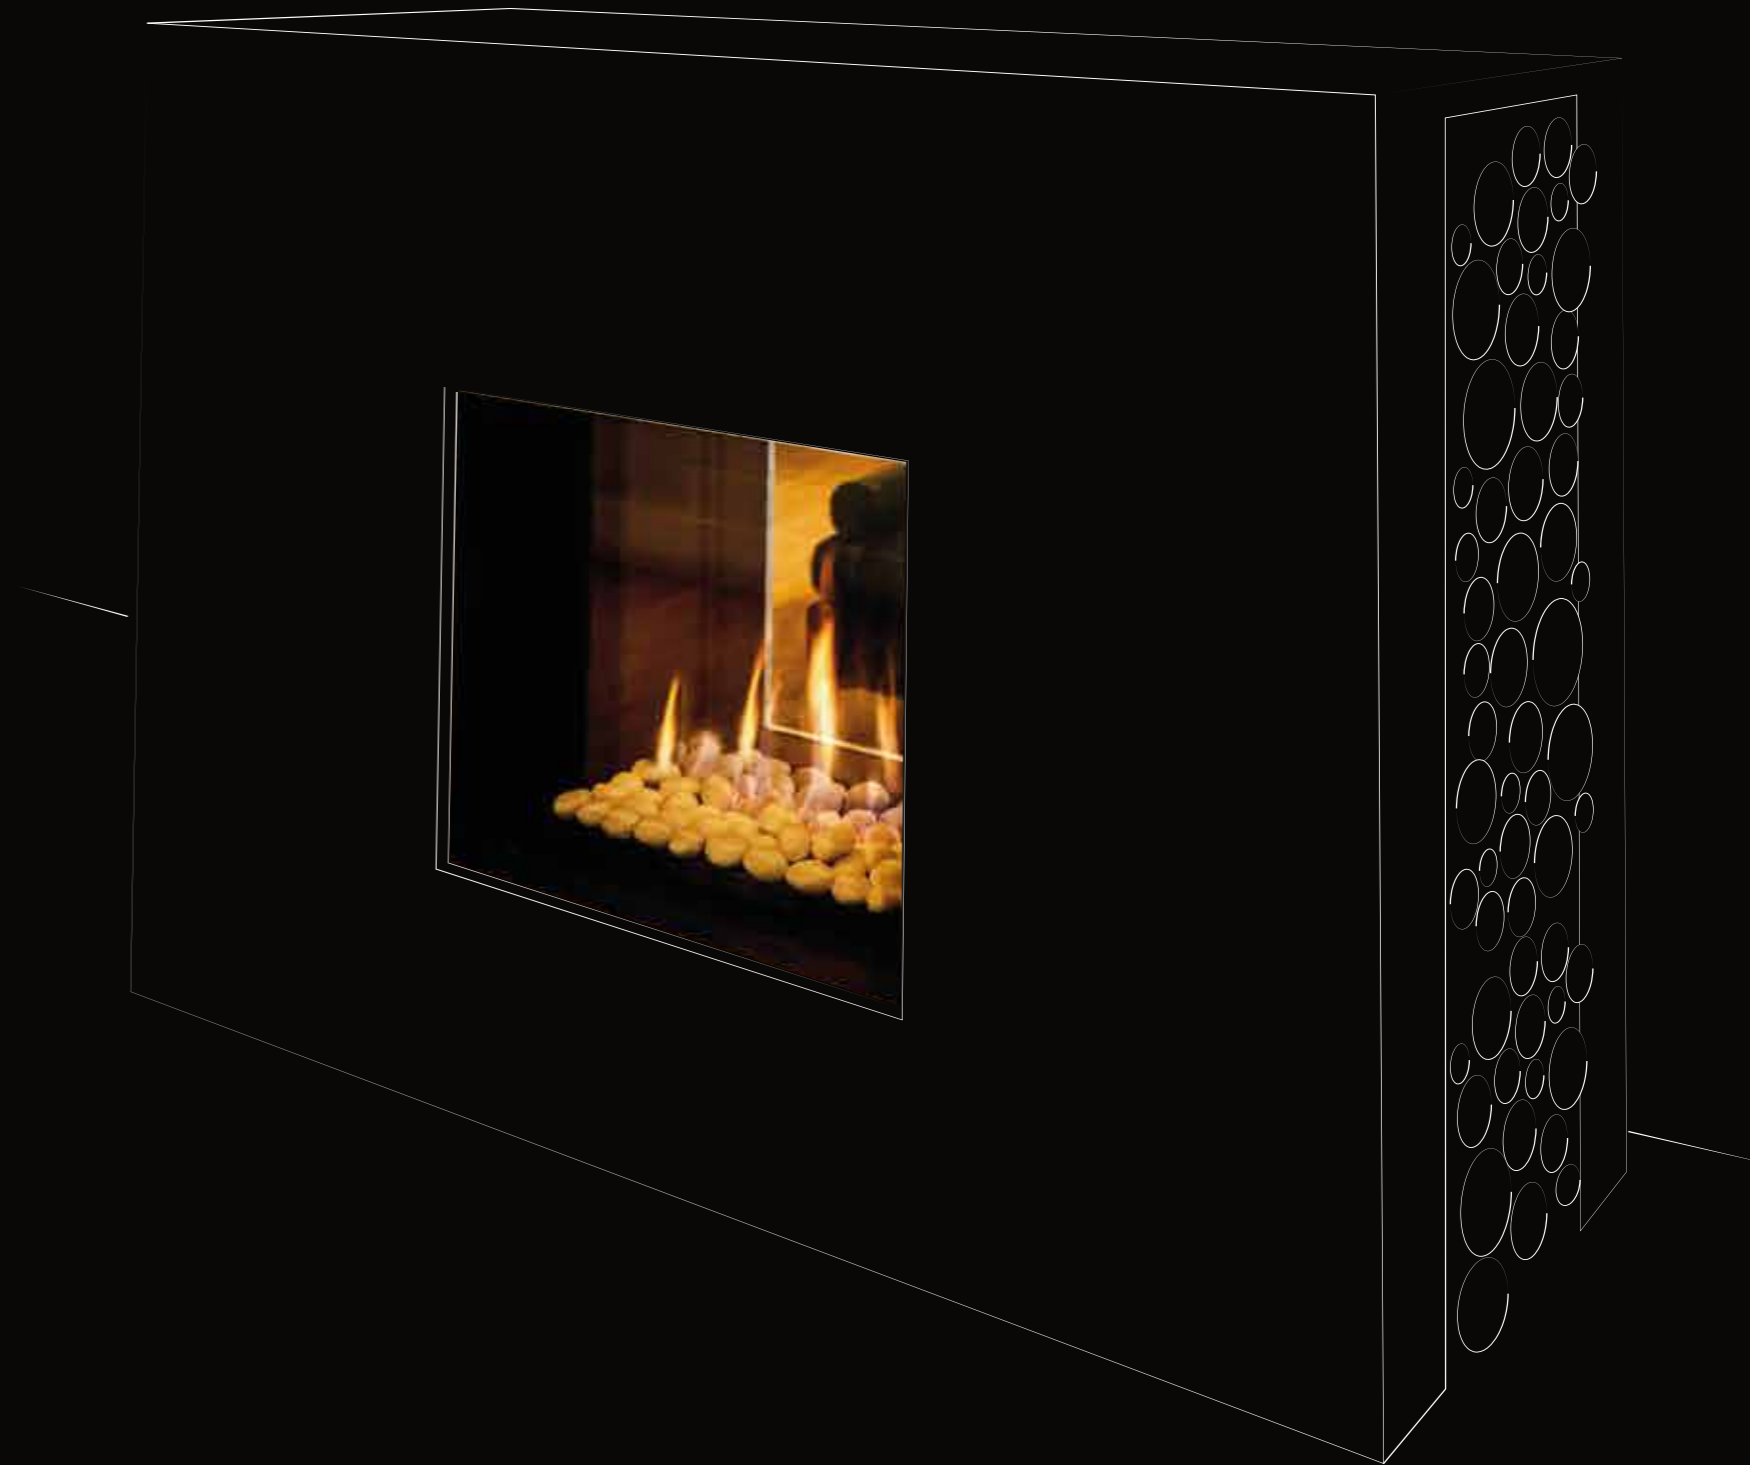

SPACE CREATOR 75
DOUBLE GLASS
San Francisco

**Everyone has the FIRE
but the champions know when
to ignite the spark.**

Amit Ray

TUNNEL COLLECTION

Encased cleverly in a wall or column, it stylishly and efficiently divides the space. With front and back visibility, its view captivates from every angle.