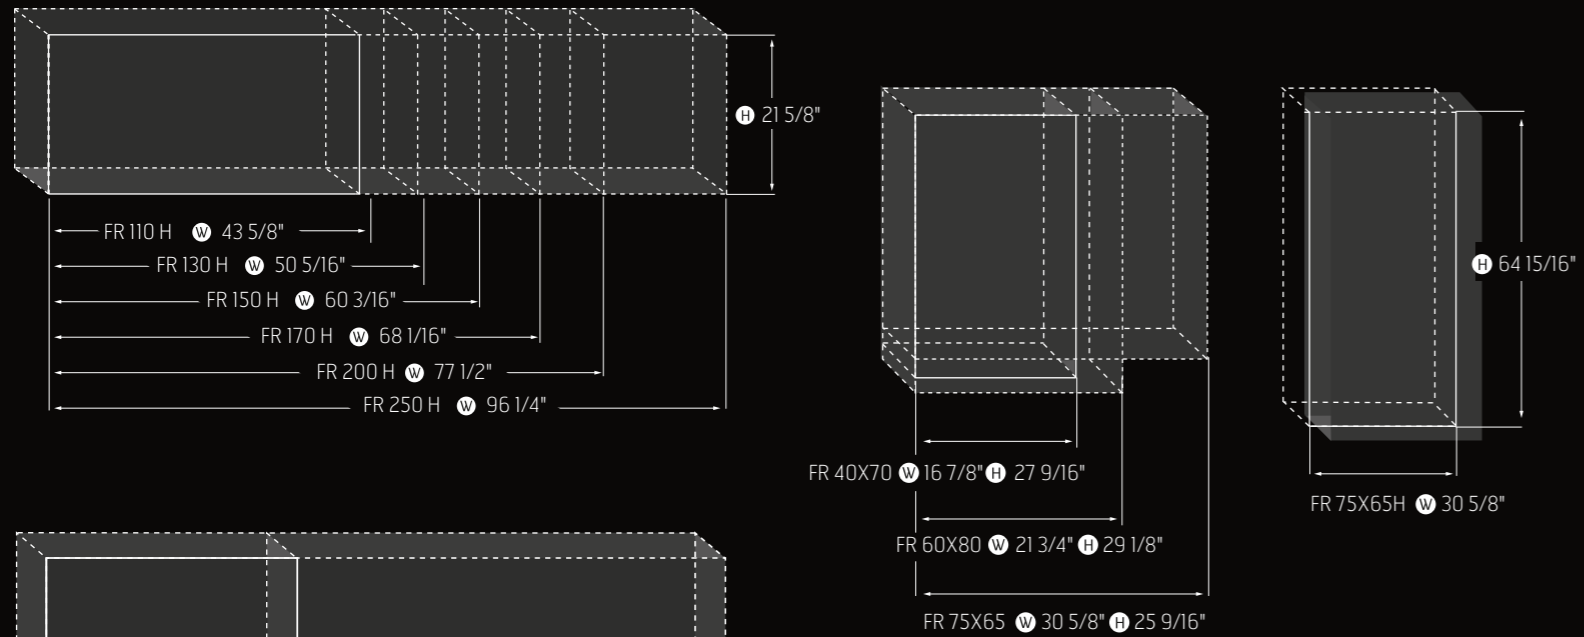

FRONT COLLECTION

Viewing area dimensions

FRONT 130
New York

⚡ All H & HH (High Glass) models are supplied with internal lighting