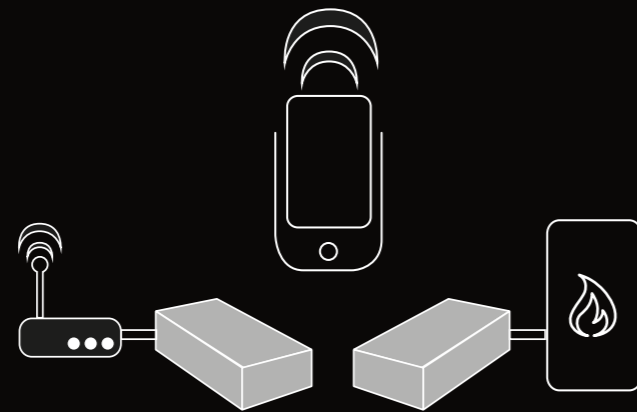

Flush Horizontal Termination Power Vent System

- Allows for horizontal termination only.
- Accommodates vent runs up to 165 feet in length.
- Allows up to twelve 90-degree elbows.
- Smaller pipe size (5-inch diameter).
- Allows up to 20 feet of downhill run.
- Power vent fan acts as the termination cap and sits flush with the outside wall.
- Power vent fan must be installed at least 8 feet of vent pipe from the fireplace.
- An access panel at the power vent fan is not required for servicing.

Inline-180 Power Vent System

- Allows for both horizontal and vertical termination.
- Accommodates vent runs up to 165 feet in length.
- Allows up to twelve 90-degree elbows.
- Smaller pipe size (5-inch diameter).
- Allows up to 20 feet of downhill run.
- Power vent fan is set on a 180-degree angle, allowing for installation at any straight portion of the vent run.
- Power vent fan must be installed a minimum of 8 feet of vent pipe away from the fireplace.
- An access panel at the power vent fan is required for servicing.

Vertical Power Vent System

- Allows for vertical termination only.
- Accommodates vent runs up to 165 feet in length.
- Allows up to twelve 90-degree elbows.
- Smaller pipe size (5-inch diameter).
- Allows up to 20 feet of downhill run.
- Power vent fan acts as the termination cap.
- Power vent fan must be installed at least 8 feet of vent pipe from the fireplace.
- An access panel at the power vent fan is not required for servicing.

SMART HOME CONTROLS

Ortal Fireplaces are at your fingertips. Control your fireplace with the MyFire® app on a mobile device, using the Mertik SYMAX system that is configured with your home wireless internet