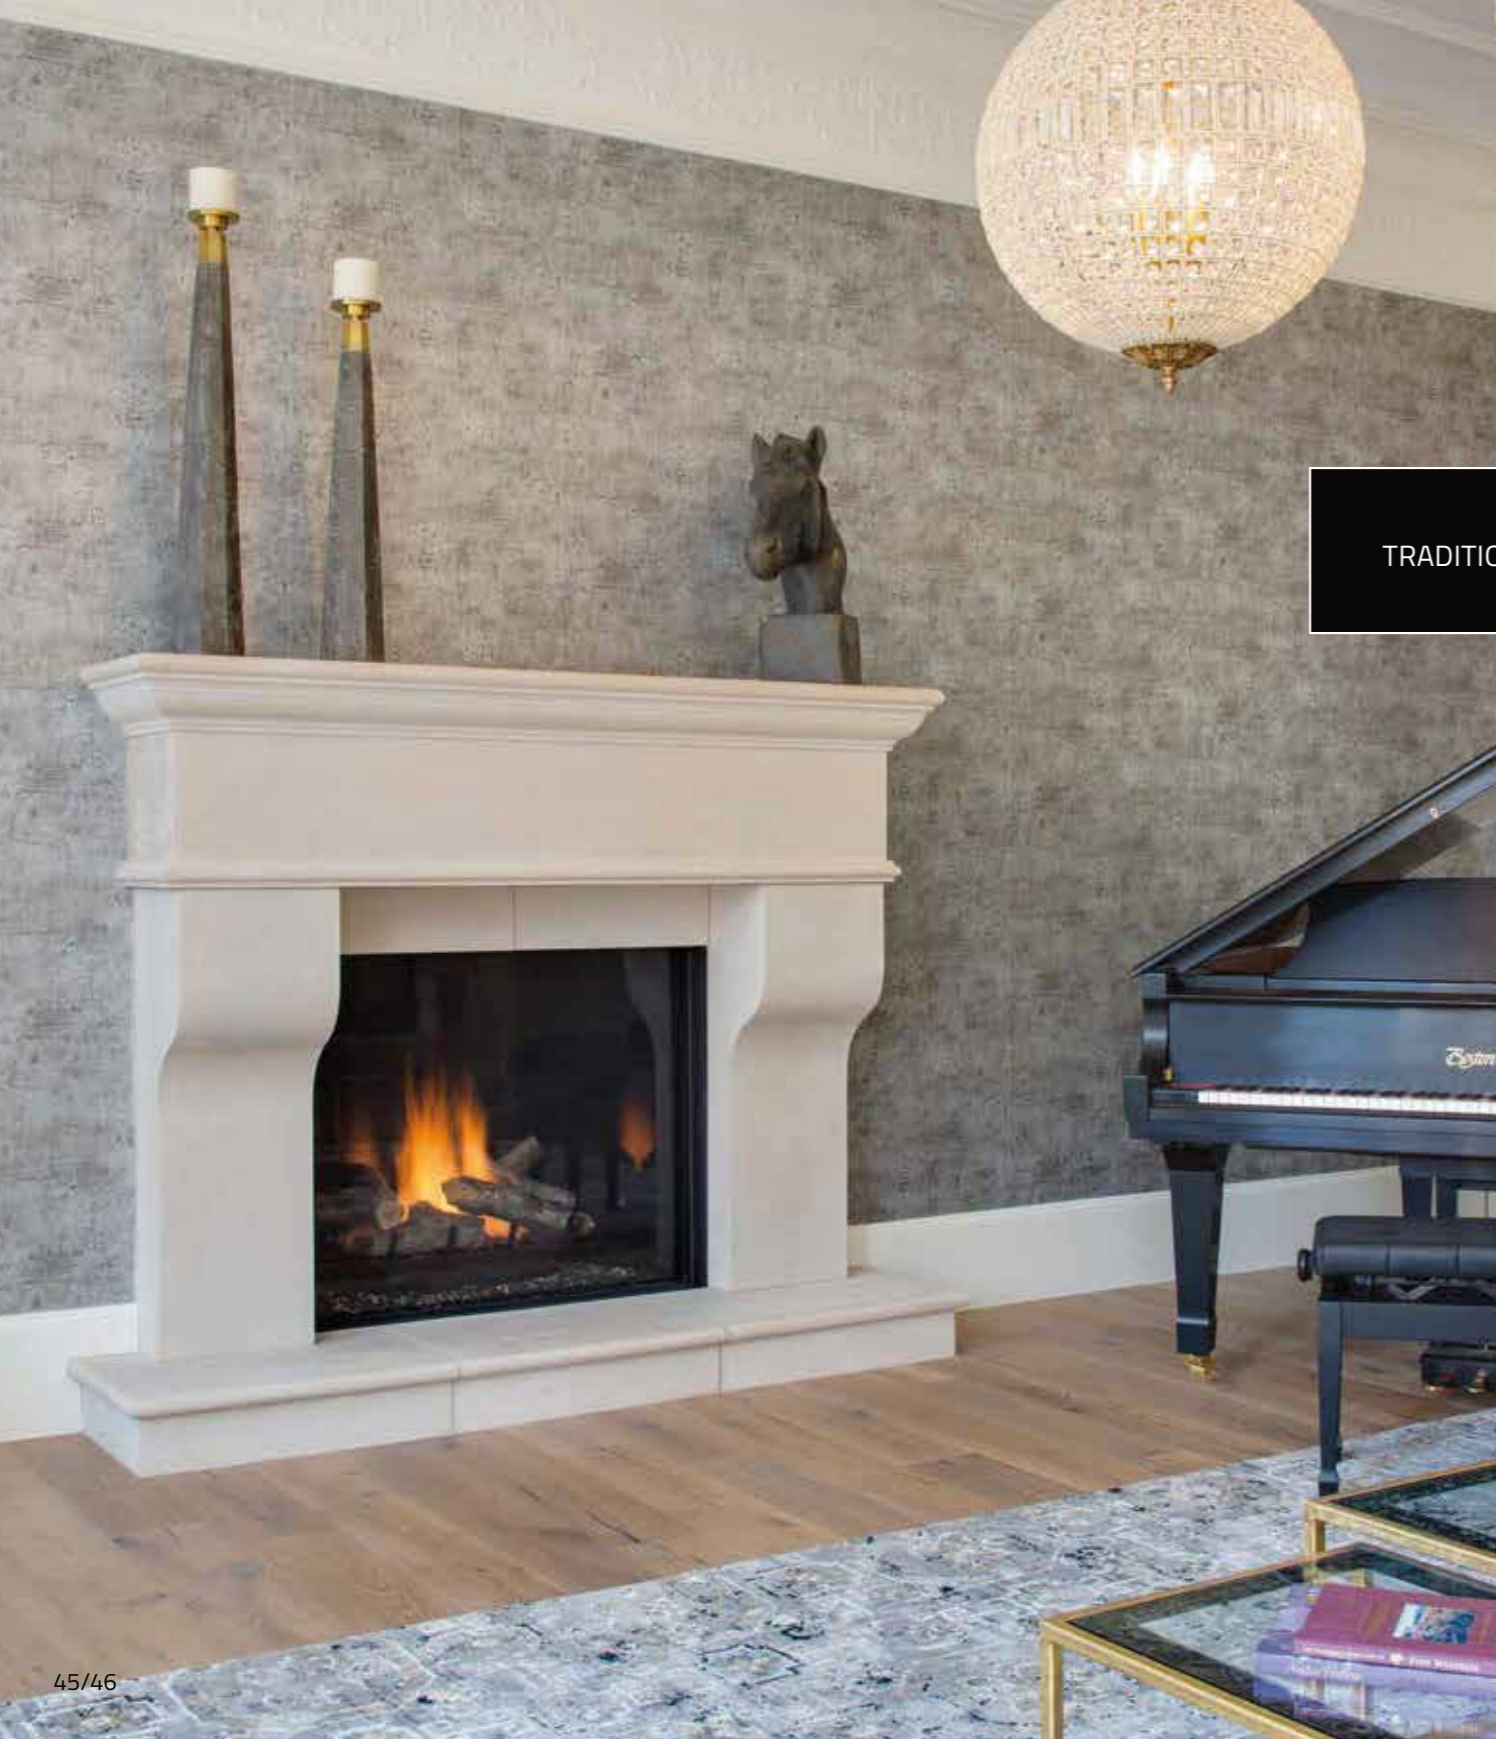

TRADITIONAL 110

TRADITIONAL COLLECTION

Viewing area dimensions

TRADITIONAL 90

TRADITIONAL 110

TRADITIONAL 90

WILDERNESS
TRADITIONAL 42"

LOGS, BRICKS & PANELS AVAILABLE ONLY FOR TRADITIONAL MODELS