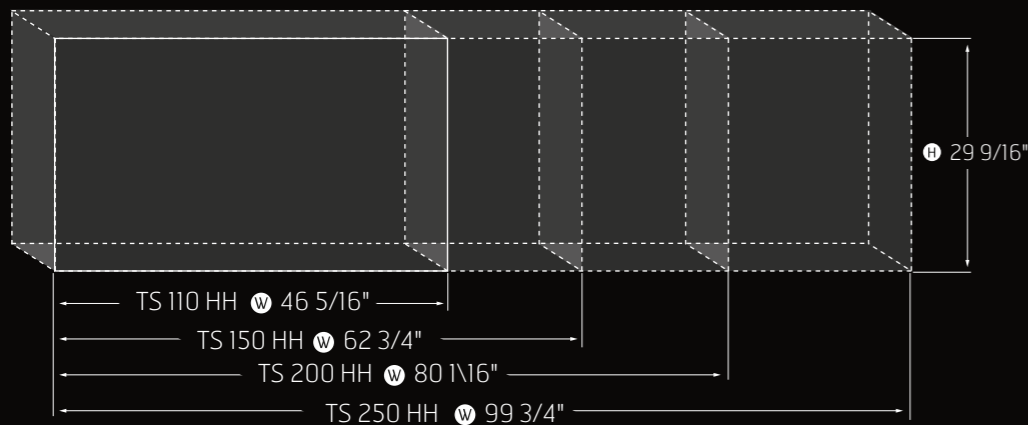

THREE SIDED COLLECTION

Viewing area dimensions