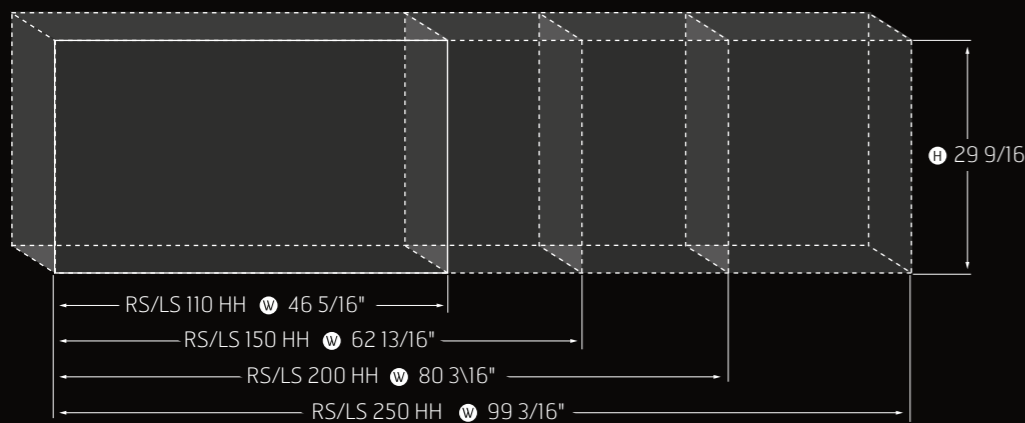

CORNER COLLECTION

Viewing area dimensions