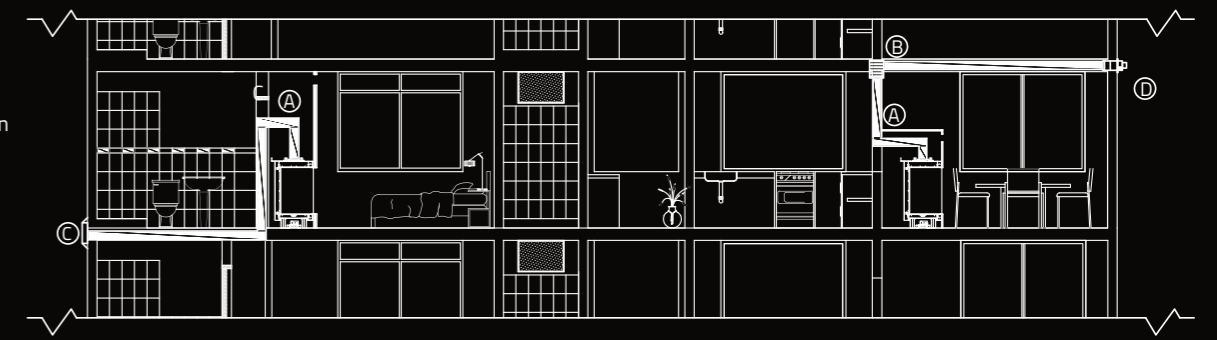

THE POWER VENT SYSTEM

Ortal's Power Vent System creates a mechanical draw on the fireplace exhaust, making longer vertical and horizontal venting pathways possible. This means the fireplace is no longer dependent upon conventional venting pathways and can be installed more flexibly at varied locations in the building. It is one of the industry's most sophisticated technologies.

THE FLEXIBILITY OF THE ORTAL POWER VENT