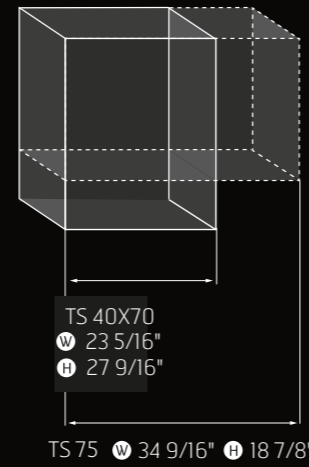

THREE SIDED 150
UTAH

THREE SIDED COLLECTION

Viewing area dimensions

THREE SIDED 200
 DOUBLE GLASS
 Israel

All H & HH (High Glass) models
 are supplied with internal lighting

THREE SIDED 170
DOUBLE GLASS
Seattle