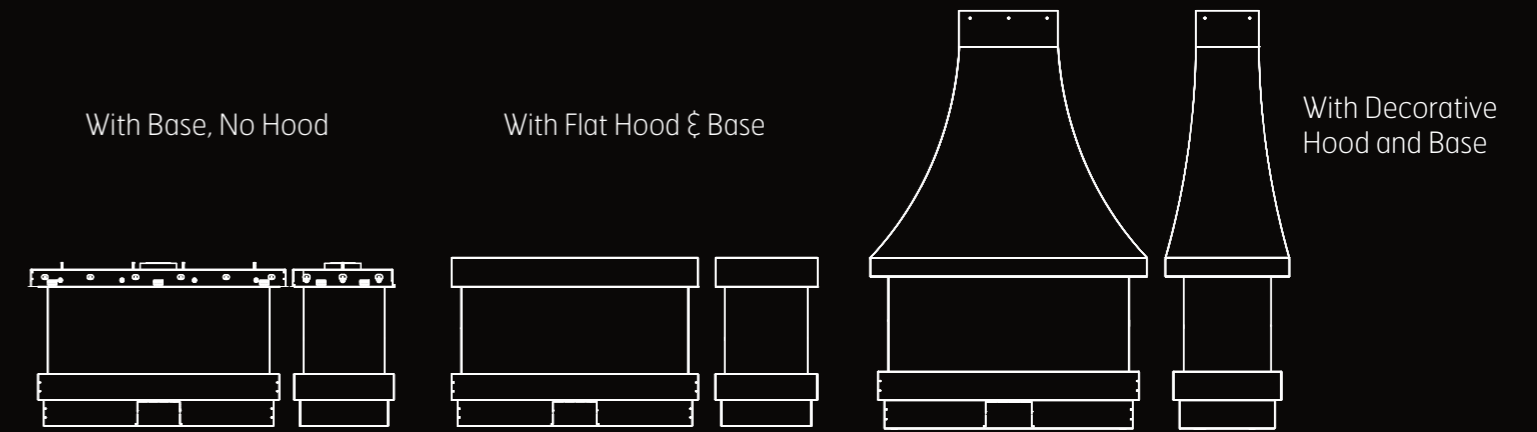

ISLAND & CURVE COLLECTION
Product drawings

Island 130 ————— W 53 1/6" H 19 7/16" D 19 5/16"

Without base with hood

No Hood or Base