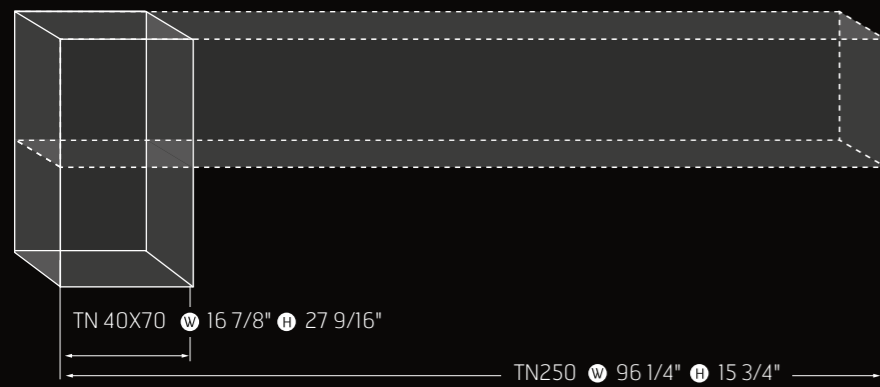

TUNNEL COLLECTION

Viewing area dimensions