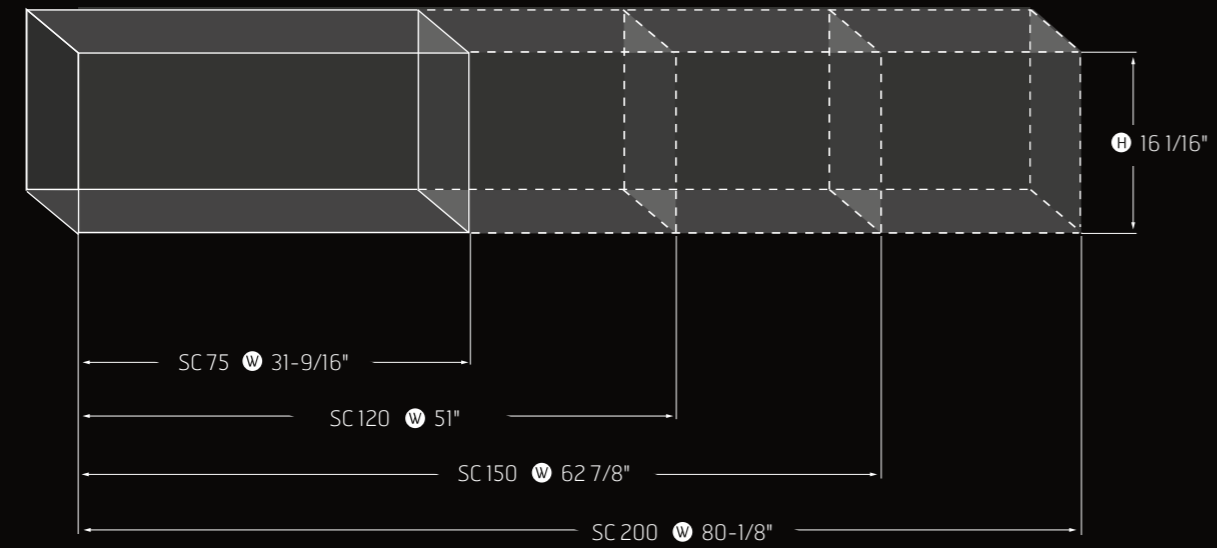

SPACE CREATOR COLLECTION

Viewing area dimensions