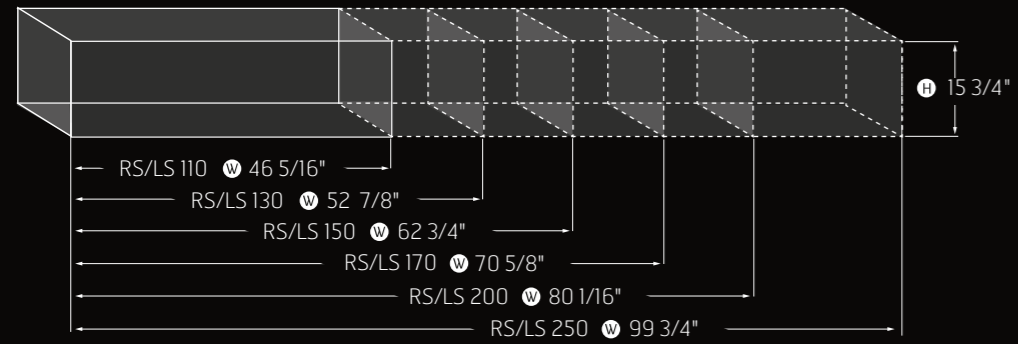

CORNER COLLECTION

Viewing area dimensions