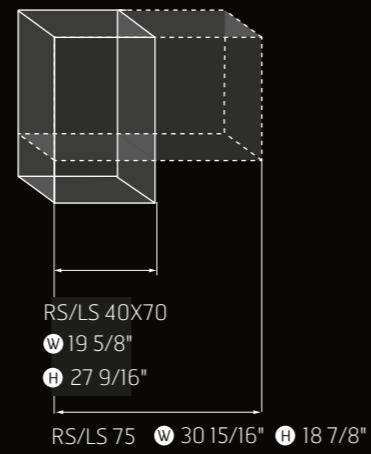

CORNER COLLECTION

Viewing area dimensions