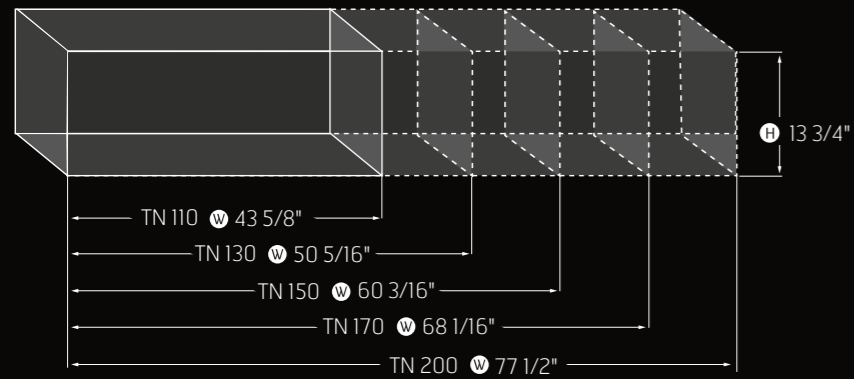

TUNNEL 75X65
DOUBLE GLASS
California

TUNNEL COLLECTION

Viewing area dimensions

TUNNEL 150
 DOUBLE GLASS
 California

75X65 TUNNEL
DOUBLE GLASS
California

TUNNEL 110
New York

TUNNEL 200
Denver

INDOOR-OUTDOOR TUNNEL