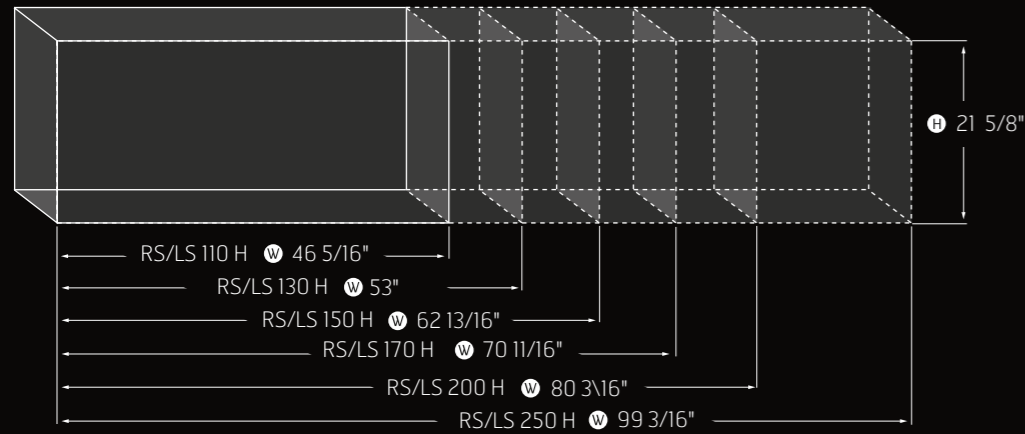

CORNER COLLECTION

Viewing area dimensions