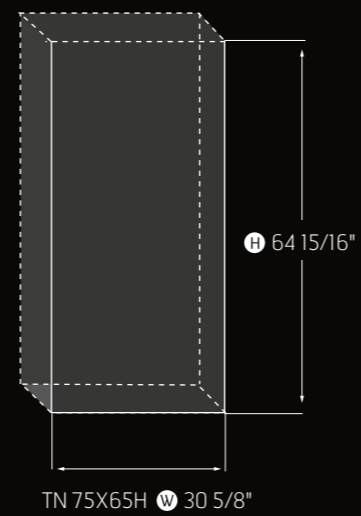

TUNNEL 75X65
DOUBLE GLASS
California

TUNNEL COLLECTION

Viewing area dimensions

TUNNEL 150
 DOUBLE GLASS
 California

75X65 TUNNEL
DOUBLE GLASS
California

TUNNEL 110
New York

TUNNEL 200
Denver

INDOOR-OUTDOOR TUNNEL