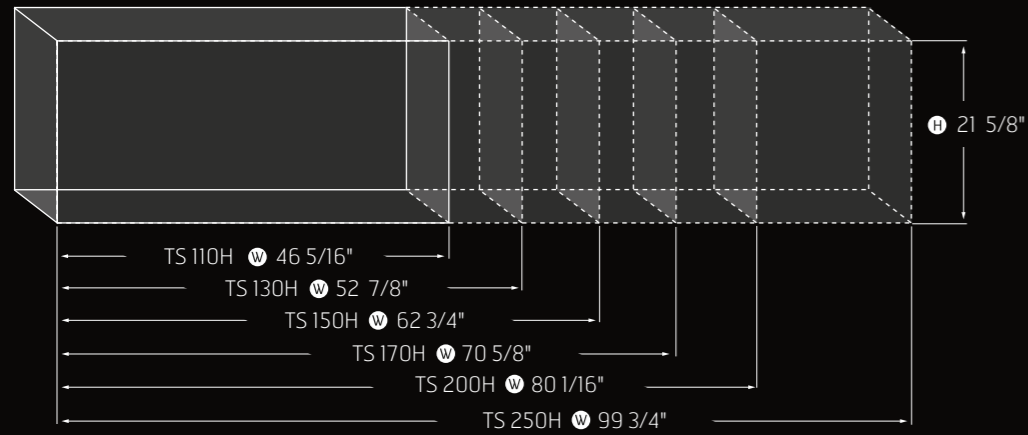

THREE SIDED COLLECTION

Viewing area dimensions