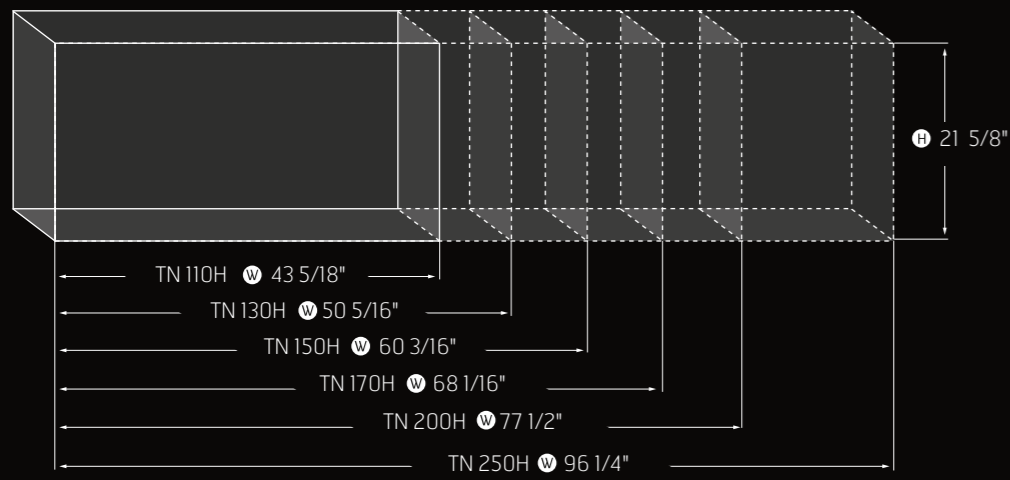

TUNNEL 75X65
DOUBLE GLASS
California

TUNNEL COLLECTION

Viewing area dimensions

TUNNEL 150
 DOUBLE GLASS
 California

75X65 TUNNEL
DOUBLE GLASS
California

TUNNEL 110
New York

TUNNEL 200
Denver

INDOOR-OUTDOOR TUNNEL