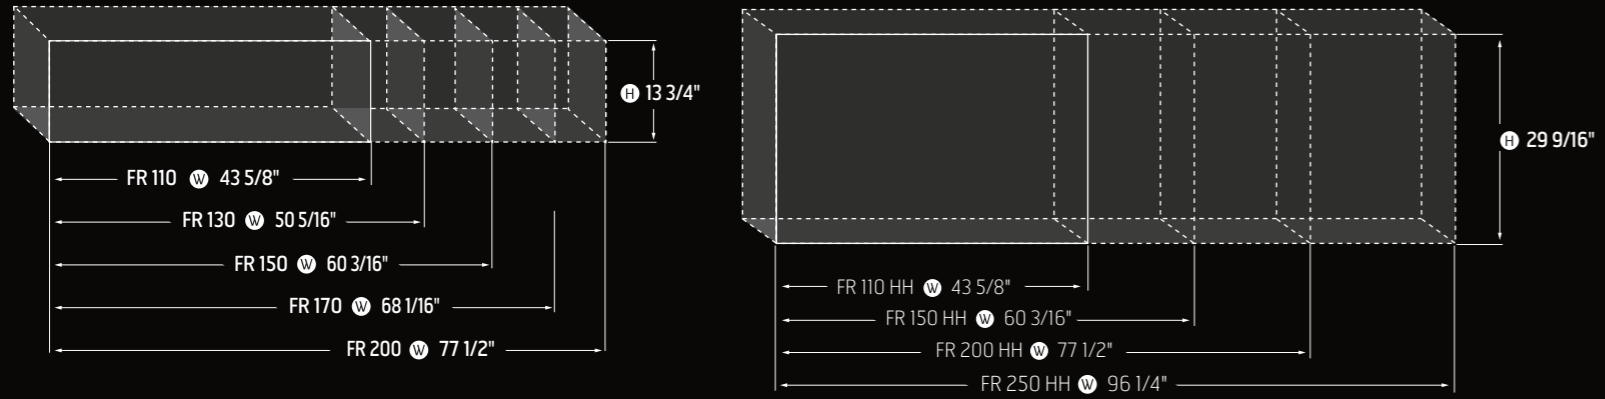

FRONT COLLECTION

Viewing area dimensions

FRONT 130
New York

⚡ All H & HH (High Glass) models are supplied with internal lighting