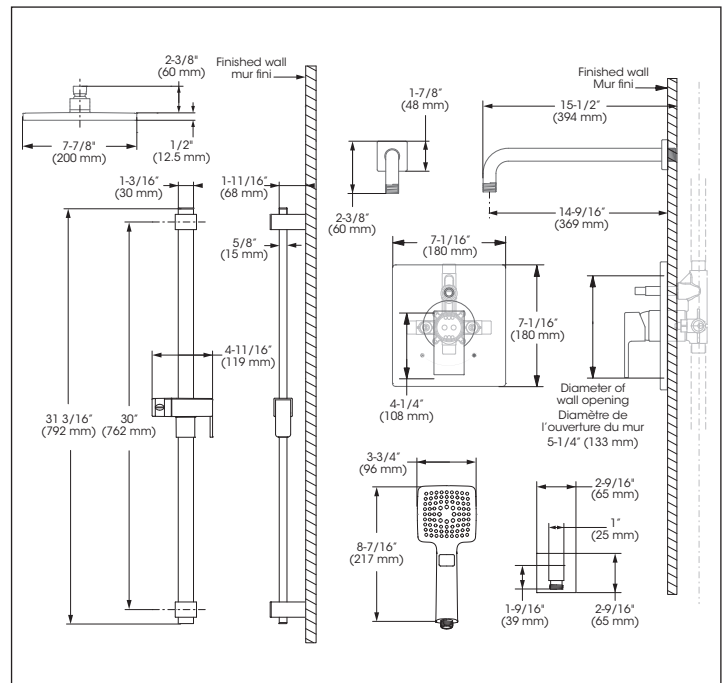

KIT: Shower Faucet - Trim for pressure balanced valve with volume control
KIT : Robinet pour douche - Garniture pour valve à pression équilibrée, avec contrôle de volume

Replacement parts are available on order through customer service: 1 800 361-5960

KIT: Shower Faucet - Trim for pressure balanced valve with volume control
KIT : Robinet pour douche - Garniture pour valve à pression équilibrée, avec contrôle de volume

IN SHORT // EN BREF

Features

- Trim compatible with 98VSR2 rough-ins Series
- Flow control
- Pressure balance built into the cartridge
- Adjustable temperature limiting device
- Face plate with diverter button
- **Sliding Bar:**
 - Drilling required installation
 - 30" overall assembled sliding bar kit
- **Hand Shower:**
 - Push button diverters
 - type of jets: Spray
 - type of jets: Massage
 - Easy-to-clean soft nozzles
 - 69" chromed metal flexible hose
 - Maximum flow of 6.8 L/min (1.8 gpm) at 80 psi **(ECOLOGIQ)**
- **Shower Head:**
 - Swivel
 - Oversized
 - type of jets: Rain shower
 - Easy-to-clean soft nozzles
 - Maximum flow of 6.8 L/min (1.8 gpm) at 80 psi **(ECOLOGIQ)**
- **Shower Arm:**
 - 15 1/2" shower arm
- Adjustable angle hand shower holder
- Solid brass wall supply elbow with adjustable flange